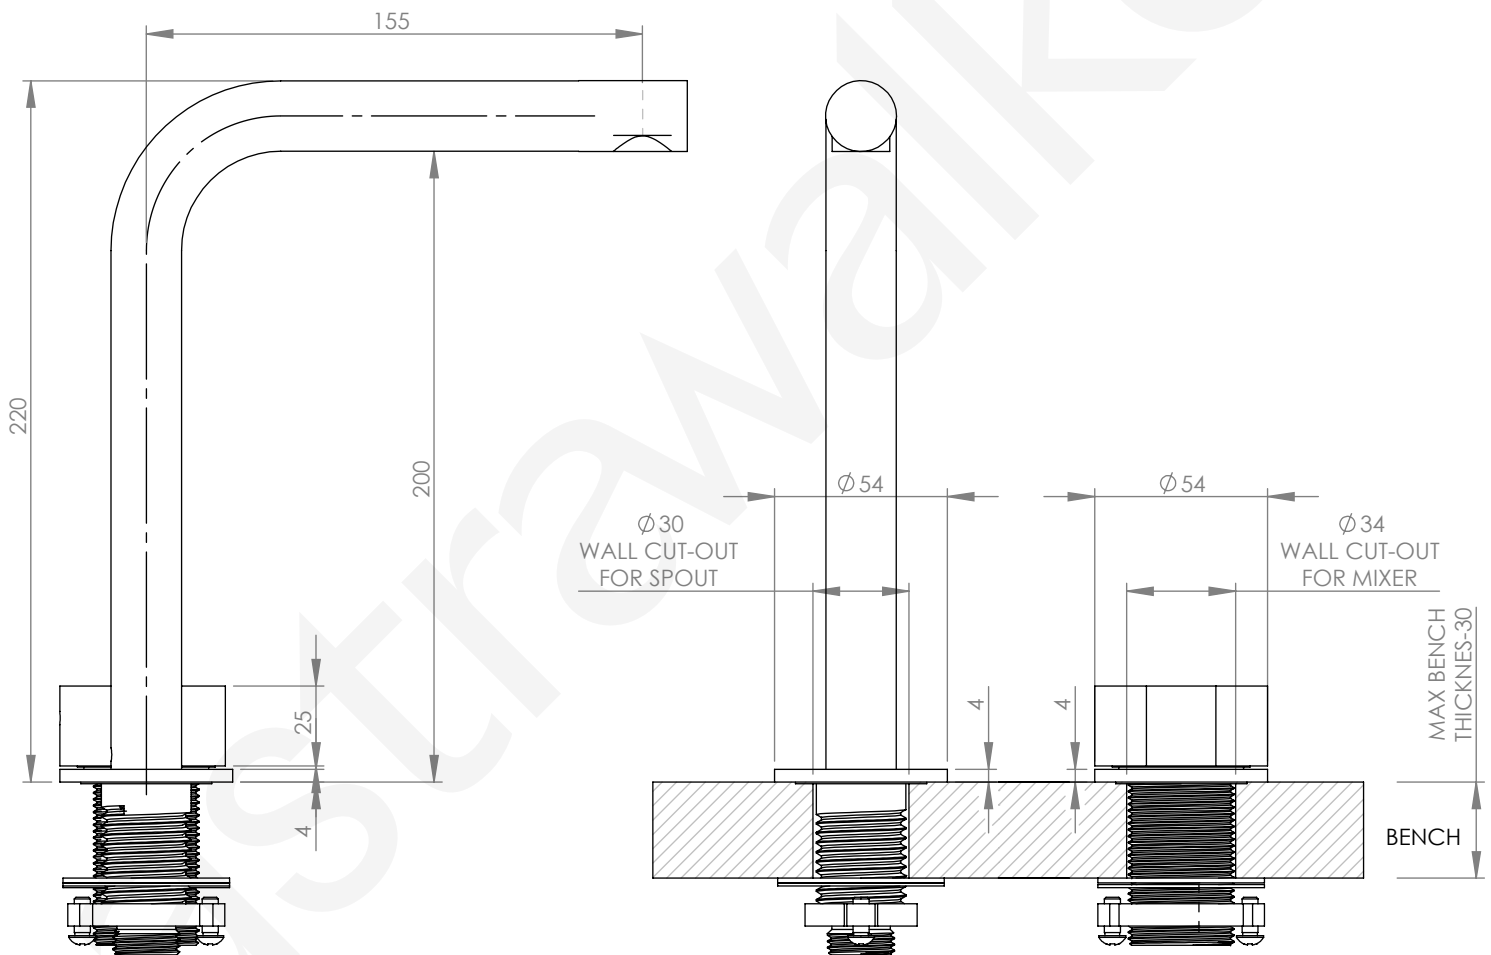

A81.00.V6

BASIN SET WITH MIXER

6 STAR/3.5Lpm WELS RATING

STANDARD WITH INDENT HANDLE
OTHER LEVER HANDLE OPTIONS

.V2 PIN HANDLE

.V3 WHITE CARRARA MARBLE
.V4 BLACK MARQUINA MARBLE

.V5 KNURLED

.V6 REEDED

.V7 FLUTED

.V8 ROUND DIAL

G 1/2" MALE
SPOUT BASE