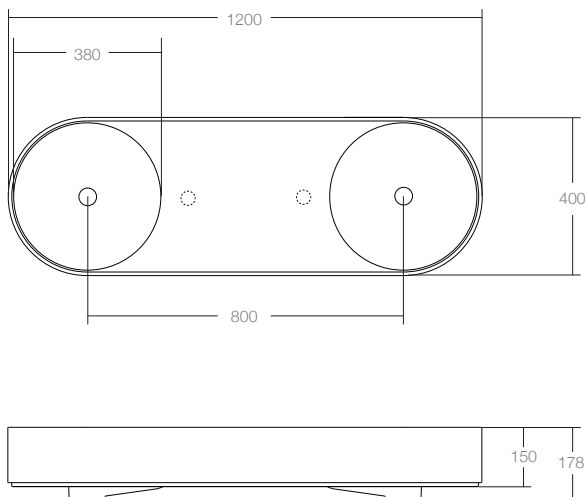

The Lune 1200 double basin is compact yet generous, has an elegant curved form, clean lines with integrated bench space. The twin bowls provide flexibility and timeless style with functionality, designed to suit a wide range of bathroom types from residential to commercial projects.

The Lune 1200 double basin can be wall or bench mounted. It can be ordered with or without a tap holes and is supplied with pop up wastes with matching white solid surface plugs.

Dimensions

Width: 1200mm

Depth: 400mm

Height: 150mm

Features

| | |
|---------------------|--|
| Colour: | White |
| Material: | Solid surface |
| Softskin Available: | Yes. Standard and custom colours available Contact Omvivo for further details |
| Finish: | Matt |
| Overflow: | Yes |
| Tap Holes: | 0 or 2 |
| Waste Size: | 32mm |
| Waste Supplied: | Yes - 32 - 40mm with solid surface plug |
| Weight: | 25kg |
| Bowl Capacity: | 10 litres per bowl |