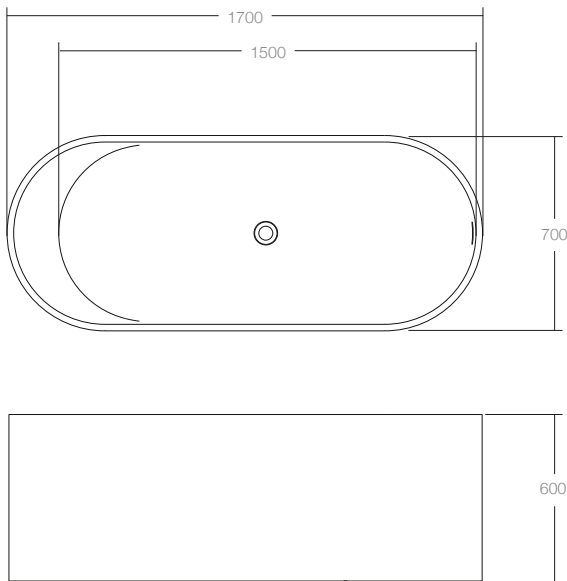

The Lune bath's soft, sculptural lines create a statement piece for the bathroom and are designed to perfectly partner the Lune basins. Enhancing the bath's appeal is its depth, which allows users to soak in ultimate relaxation.

Created from solid surface, the Lune freestanding bath features a practical hob area. The bath has an overflow for peace of mind and is supplied with pop up waste and matching white solid surface plug.

**Dimensions**

Width: 1700mm  
 Depth: 700mm  
 Height: 600mm

**Features**

Colour: White  
 Material: Solid Surface  
 Softskin Available: Yes. Standard and custom colours available  
 Contact Omvivo for further details  
 Finish: Matt  
 Overflow: Yes  
 Waste Size: 40mm  
 Waste Supplied: Yes  
 Weight: 295kg (empty)  
 Capacity: 305 litres