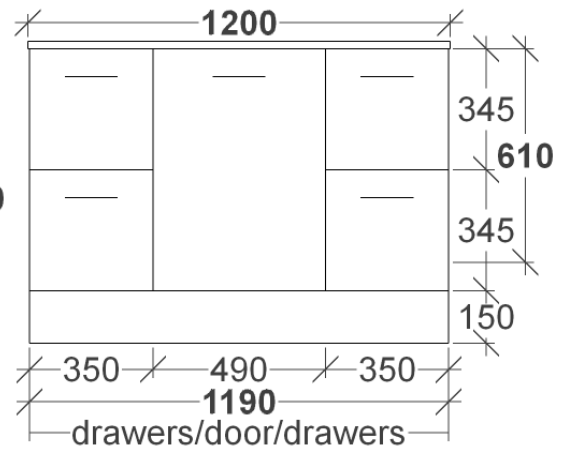

WALL HUNG SIDE VIEW

WALL HUNG FRONT VIEW

ALL SIZES SHOWN ARE NOMINAL & SHOULD BE CHECKED PRIOR TO INSTALLATION

OVATION VANITY SPECIFICATIONS

RIFCO

EST. 1975

KICK SIDE VIEW

KICK FRONT VIEW

ALL SIZES SHOWN ARE NOMINAL & SHOULD BE CHECKED PRIOR TO INSTALLATION