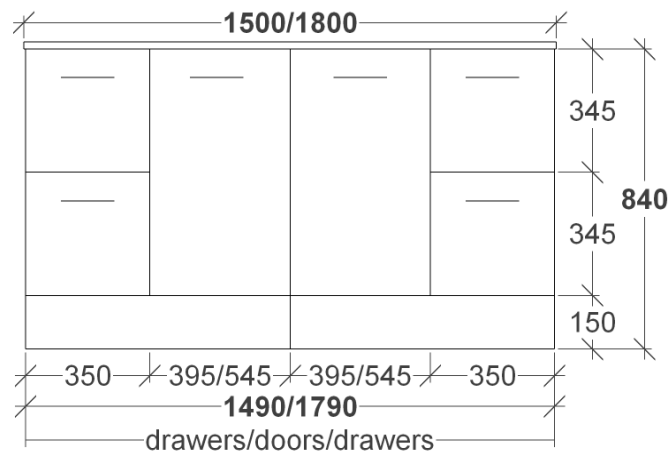

WALL HUNG SIDE VIEW

WALL HUNG FRONT VIEW

ALL SIZES SHOWN ARE NOMINAL & SHOULD BE CHECKED PRIOR TO INSTALLATION

OVATION VANITY SPECIFICATIONS

RIFCO

EST. 1975

KICK SIDE VIEW

KICK FRONT VIEW

ALL SIZES SHOWN ARE NOMINAL & SHOULD BE CHECKED PRIOR TO INSTALLATION