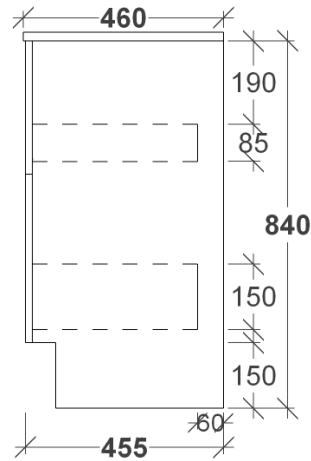

WALL HUNG SIDE VIEW

WALL HUNG FRONT VIEW

ALL SIZES SHOWN ARE NOMINAL & SHOULD BE CHECKED PRIOR TO INSTALLATION

OVATION VANITY SPECIFICATIONS

RIFCO

EST. 1975

KICK SIDE VIEW

KICK FRONT VIEW

ALL SIZES SHOWN ARE NOMINAL & SHOULD BE CHECKED PRIOR TO INSTALLATION