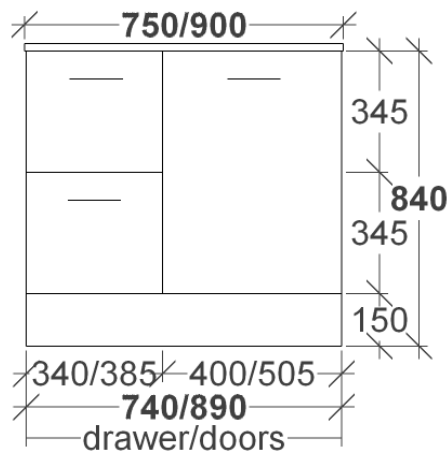

WALL HUNG SIDE VIEW

WALL HUNG FRONT VIEW

ALL SIZES SHOWN ARE NOMINAL & SHOULD BE CHECKED PRIOR TO INSTALLATION

OVATION VANITY SPECIFICATIONS

RIFCO

EST. 1975

KICK SIDE VIEW

KICK FRONT VIEW

ALL SIZES SHOWN ARE NOMINAL & SHOULD BE CHECKED PRIOR TO INSTALLATION