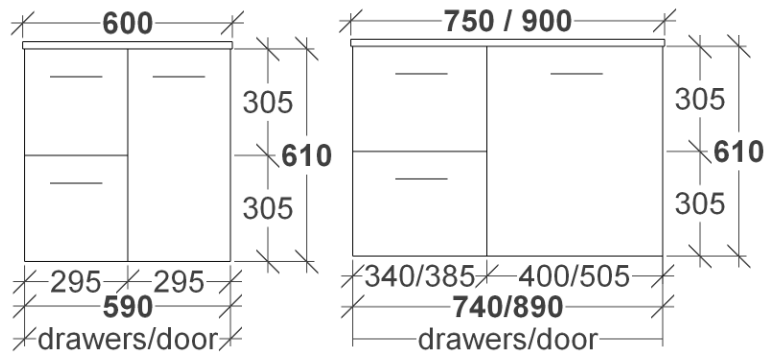

WALL HUNG SIDE VIEW

WALL HUNG FRONT VIEW

ALL SIZES SHOWN ARE NOMINAL & SHOULD BE CHECKED PRIOR TO INSTALLATION

OVATION VANITY SPECIFICATIONS

RIFCO

EST. 1975

KICK SIDE VIEW

KICK FRONT VIEW

ALL SIZES SHOWN ARE NOMINAL & SHOULD BE CHECKED PRIOR TO INSTALLATION