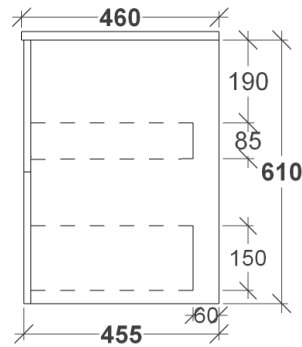

WALL HUNG SIDE VIEW

WALL HUNG FRONT VIEW

ALL SIZES SHOWN ARE NOMINAL & SHOULD BE CHECKED PRIOR TO INSTALLATION

OVATION VANITY SPECIFICATIONS

RIFCO

EST. 1975

KICK SIDE VIEW

KICK FRONT VIEW

ALL SIZES SHOWN ARE NOMINAL & SHOULD BE CHECKED PRIOR TO INSTALLATION