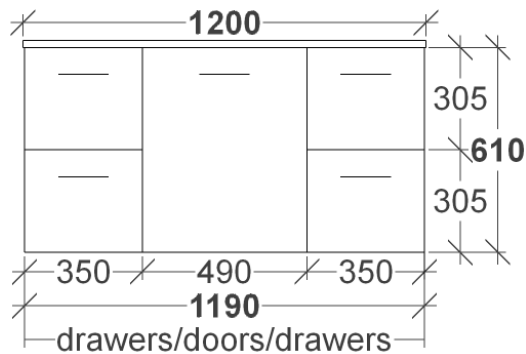

WALL HUNG SIDE VIEW

WALL HUNG FRONT VIEW

ALL SIZES SHOWN ARE NOMINAL & SHOULD BE CHECKED PRIOR TO INSTALLATION

OVATION VANITY SPECIFICATIONS

RIFCO

EST. 1975

KICK SIDE VIEW

KICK FRONT VIEW

ALL SIZES SHOWN ARE NOMINAL & SHOULD BE CHECKED PRIOR TO INSTALLATION