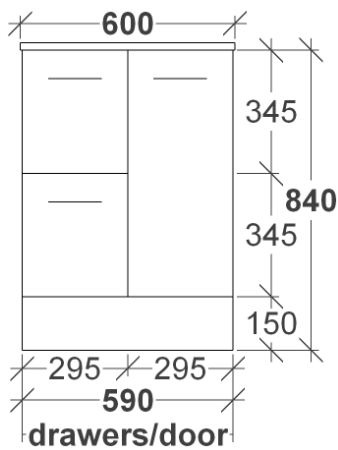

WALL HUNG SIDE VIEW

WALL HUNG FRONT VIEW

ALL SIZES SHOWN ARE NOMINAL & SHOULD BE CHECKED PRIOR TO INSTALLATION

OVATION VANITY SPECIFICATIONS

RIFCO

EST. 1975

KICK SIDE VIEW

KICK FRONT VIEW

ALL SIZES SHOWN ARE NOMINAL & SHOULD BE CHECKED PRIOR TO INSTALLATION