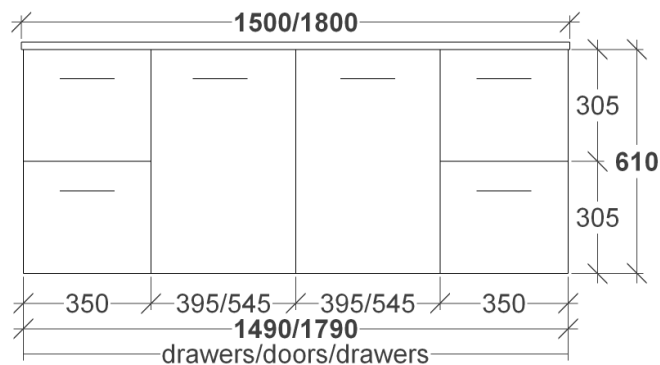

WALL HUNG SIDE VIEW

WALL HUNG FRONT VIEW

ALL SIZES SHOWN ARE NOMINAL & SHOULD BE CHECKED PRIOR TO INSTALLATION

OVATION VANITY SPECIFICATIONS

RIFCO

EST. 1975

KICK SIDE VIEW

KICK FRONT VIEW

ALL SIZES SHOWN ARE NOMINAL & SHOULD BE CHECKED PRIOR TO INSTALLATION