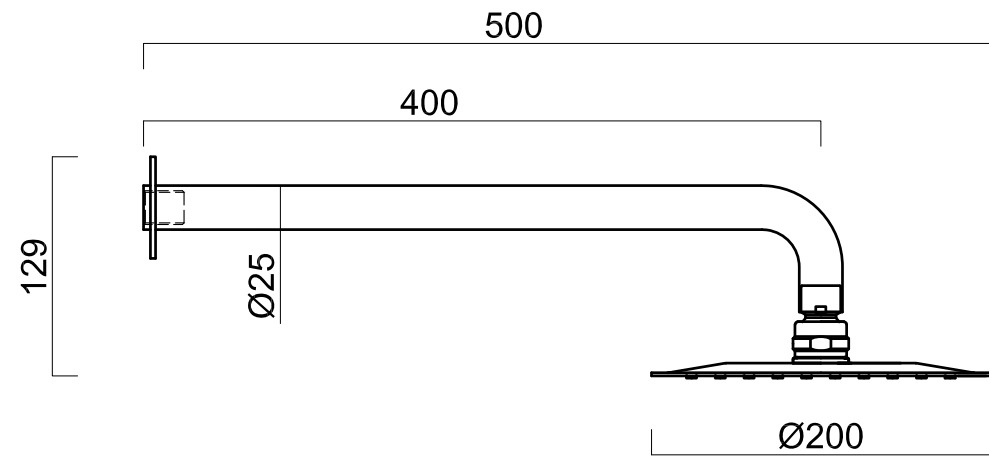

LOGOO details

1. Watermark components standard.

2. Individual packed with EPE inner and "GA" Color box.

Product code | RAS11-316

Material | SUS316

Finish | Brush

Date | 30 Mar 2020