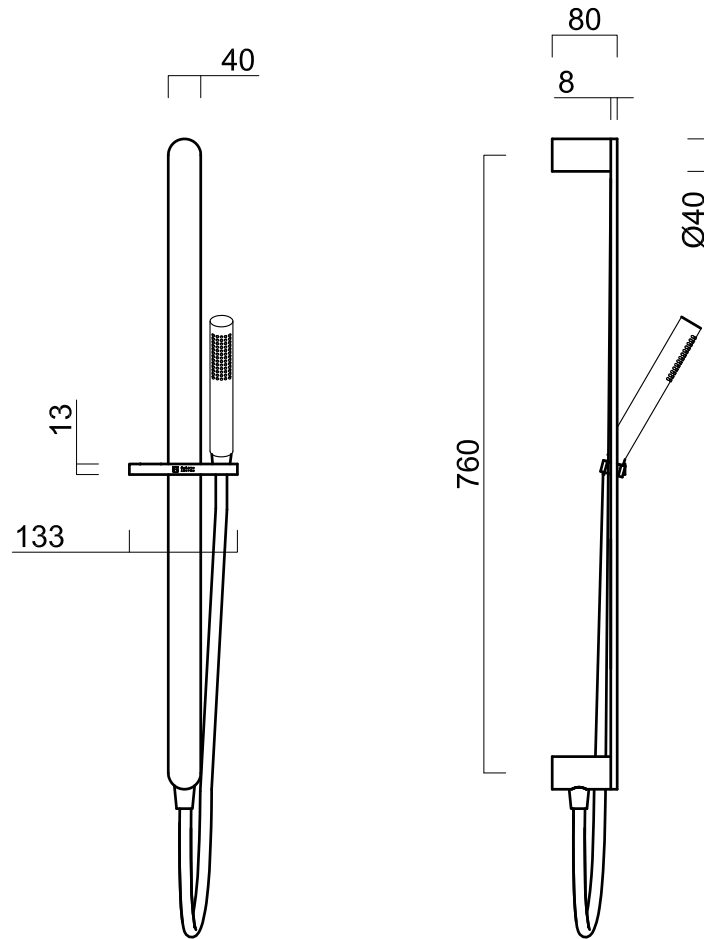

LOGO detail

1. Watermark components standard.

2. Individual packed with EPE inner and "GA" color box

Product code | SRS11-316

Material | SUS316

Finish | Brush

Date | 30 Mar 2020