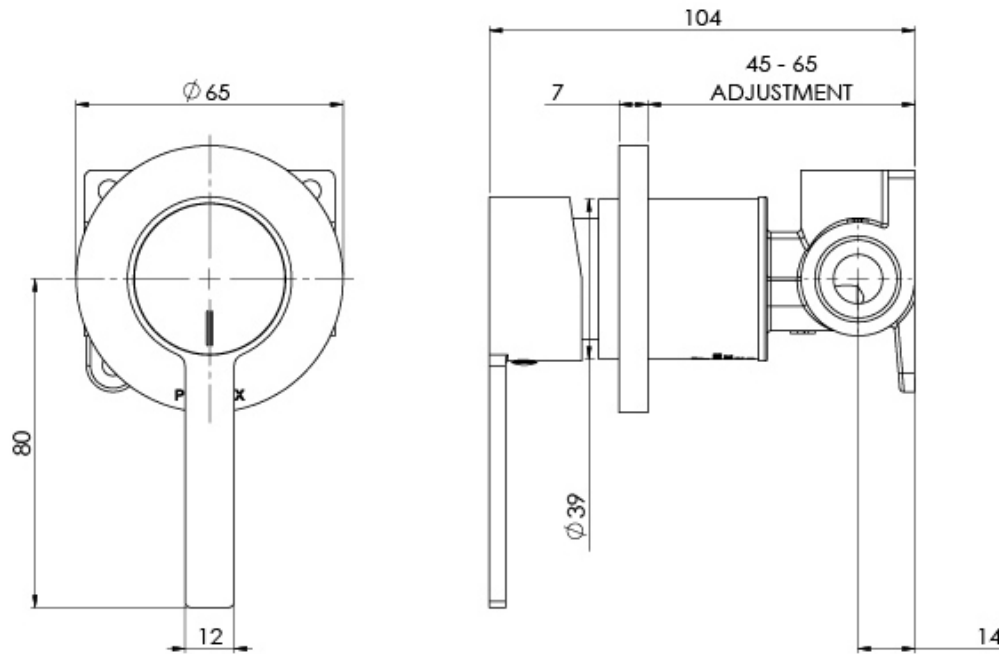

LEXI MKII

LEXI MKII SHOWER / WALL MIXER

SPECIFICATIONS

AVAILABLE IN

123-7800-00
Chrome

123-7800-40
Brushed Nickel

123-7800-10
Matte Black

INFORMATION