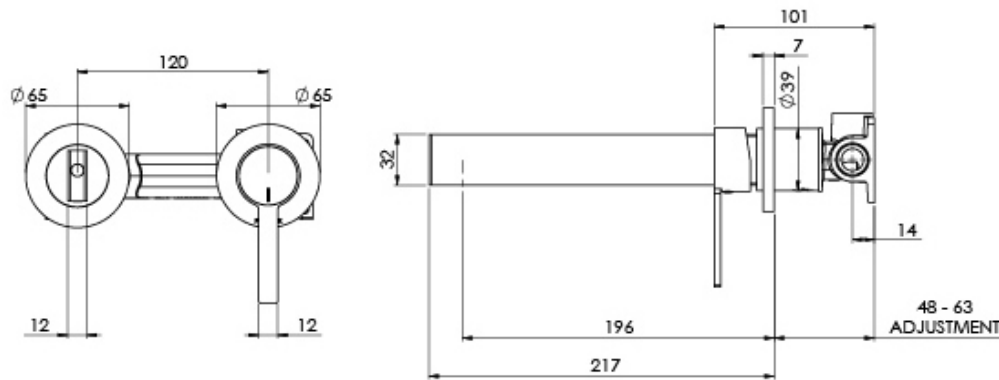

## LEXI MKII WALL BASIN MIXER SET 200MM

## SPECIFICATIONS