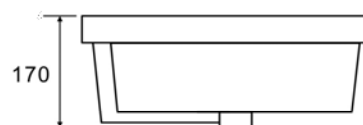

UNDERMOUNT BASIN

This Park Avenue undermount basin is a popular square design. Made in Vitreous China, the basin also comes with a chrome pop up waste and overflow hole with a chrome surround.

PARK AVE UNDERMOUNT BASIN NTH WITH OVERFLOW

CODE 123478

INCLUDES CHROME PLUG & WASTE & BRACKETS