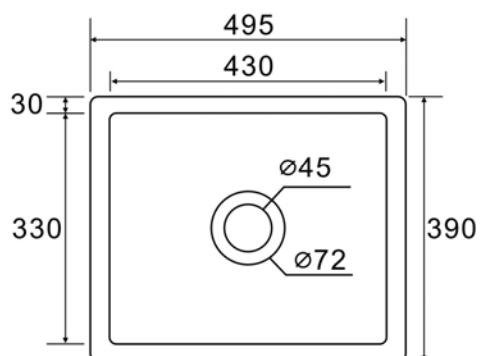

PARK AVE
UNDERMOUNT
BASIN

 GARETH ASHTON

UNDERMOUNT BASIN

This Park Avenue undermount basin is a popular square design. Made in Vitreous China, the basin also comes with a chrome pop up waste and overflow hole with a chrome surround.

TOP_VIEW

SIDE_VIEW

FRONT_VIEW

REAR_VIEW

PARK AVE UNDERMOUNT BASIN NTH WITH OVERFLOW

CODE 123478

INCLUDES CHROME PLUG & WASTE & BRACKETS