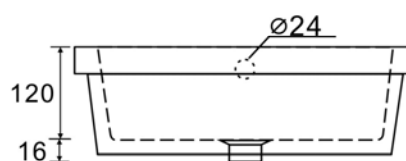

FRONT_VIEW