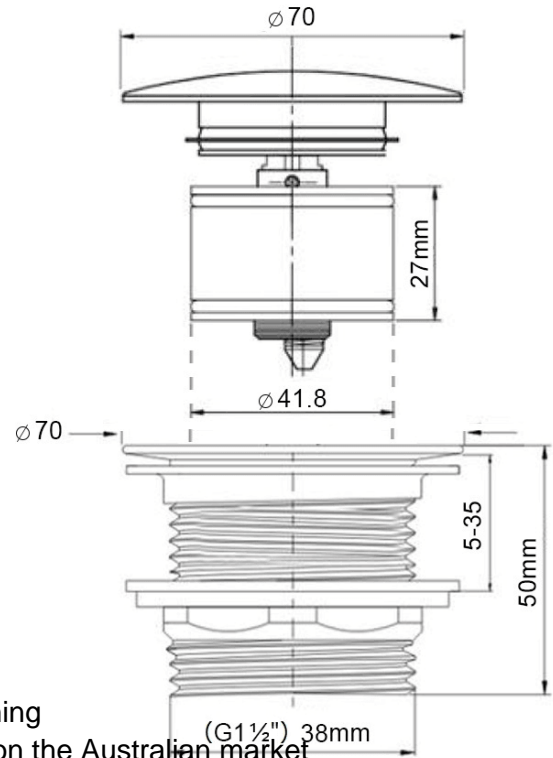

40mm Safety Pull-Out Pop-Up Bath Waste with Short Tail - Brushed Nickel

Code: BA403PO-BN

Specifications

- Material: Brass
- Finish: Ultra-Durable PVD
- Unique removable cartridge for servicing and cleaning
- One of the only bath tub approved pop-up wastes on the Australian market
- 40mm without overflow
- Watermark approved to Australian standards.