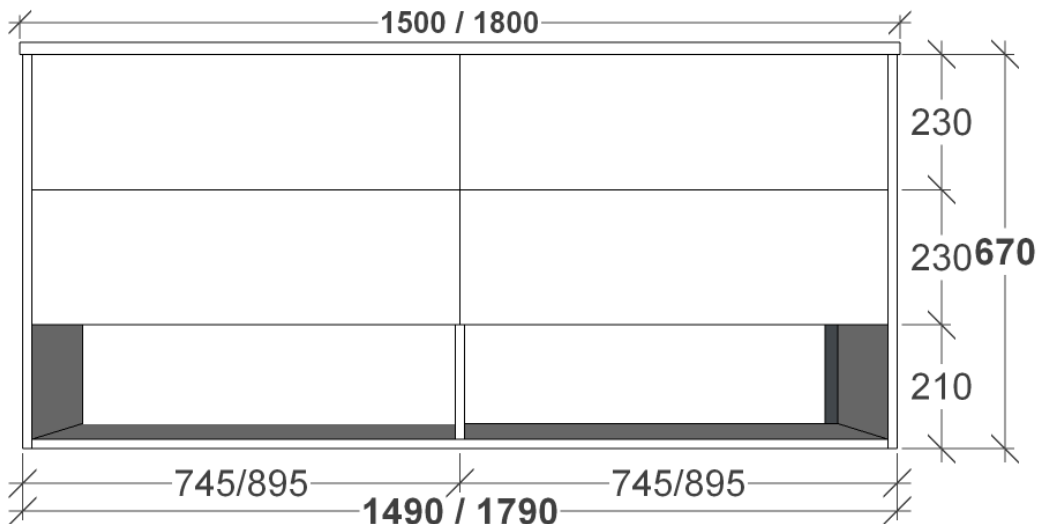

## SINGLE DRAWER SIDE VIEW

ALL SIZES SHOWN ARE NOMINAL & SHOULD BE CHECKED PRIOR TO  
INSTALLATION

## SIDE VIEW DOUBLE DRAWER

ALL SIZES SHOWN ARE NOMINAL & SHOULD BE CHECKED PRIOR TO  
INSTALLATION

## SIDE VIEW KICK

ALL SIZES SHOWN ARE NOMINAL & SHOULD BE CHECKED PRIOR TO INSTALLATION