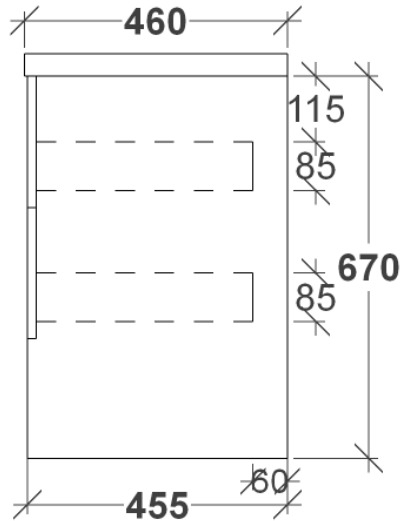

## SINGLE DRAWER SIDE VIEW

ALL SIZES SHOWN ARE NOMINAL & SHOULD BE CHECKED PRIOR TO  
INSTALLATION

## SIDE VIEW DOUBLE DRAWER

ALL SIZES SHOWN ARE NOMINAL & SHOULD BE CHECKED PRIOR TO  
INSTALLATION

## SIDE VIEW KICK

ALL SIZES SHOWN ARE NOMINAL & SHOULD BE CHECKED PRIOR TO INSTALLATION