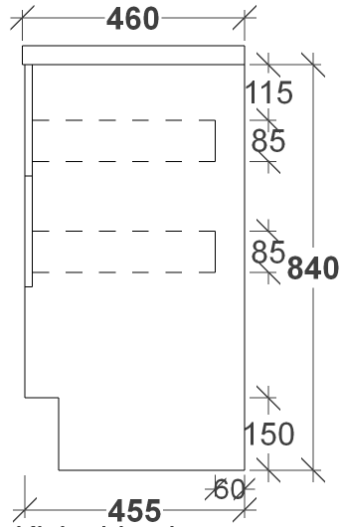

## SINGLE DRAWER SIDE VIEW

ALL SIZES SHOWN ARE NOMINAL & SHOULD BE CHECKED PRIOR TO  
INSTALLATION

## SIDE VIEW DOUBLE DRAWER

ALL SIZES SHOWN ARE NOMINAL & SHOULD BE CHECKED PRIOR TO  
INSTALLATION

## SIDE VIEW KICK

ALL SIZES SHOWN ARE NOMINAL & SHOULD BE CHECKED PRIOR TO INSTALLATION