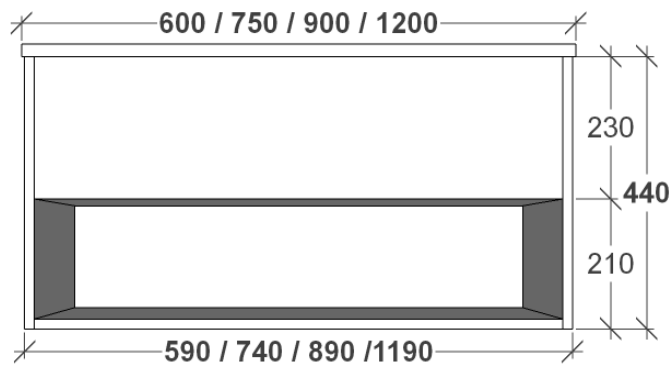

## SINGLE DRAWER SIDE VIEW

ALL SIZES SHOWN ARE NOMINAL & SHOULD BE CHECKED PRIOR TO  
INSTALLATION

## SIDE VIEW DOUBLE DRAWER

ALL SIZES SHOWN ARE NOMINAL & SHOULD BE CHECKED PRIOR TO  
INSTALLATION

## SIDE VIEW KICK

ALL SIZES SHOWN ARE NOMINAL & SHOULD BE CHECKED PRIOR TO INSTALLATION