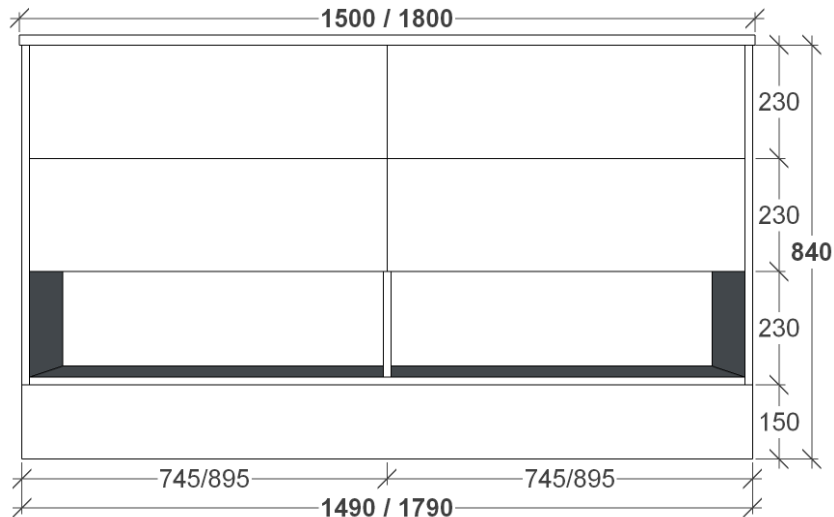

## SINGLE DRAWER SIDE VIEW

ALL SIZES SHOWN ARE NOMINAL & SHOULD BE CHECKED PRIOR TO  
INSTALLATION

## SIDE VIEW DOUBLE DRAWER

ALL SIZES SHOWN ARE NOMINAL & SHOULD BE CHECKED PRIOR TO  
INSTALLATION

## SIDE VIEW KICK

ALL SIZES SHOWN ARE NOMINAL & SHOULD BE CHECKED PRIOR TO INSTALLATION