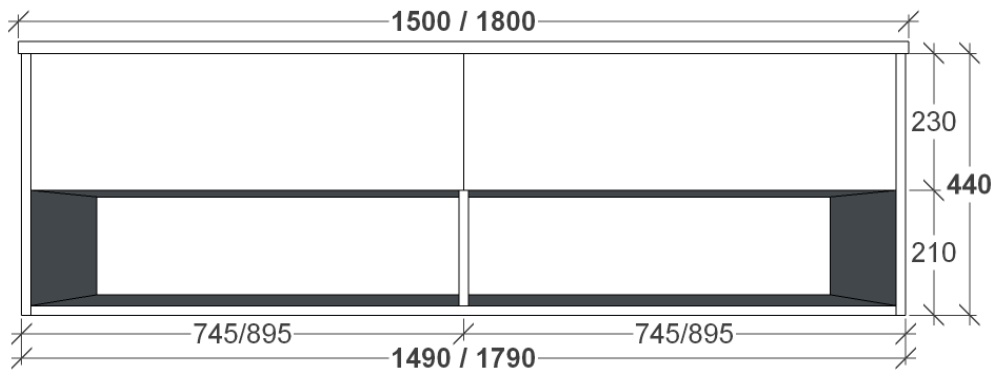

## SINGLE DRAWER SIDE VIEW

ALL SIZES SHOWN ARE NOMINAL & SHOULD BE CHECKED PRIOR TO  
INSTALLATION

## SIDE VIEW DOUBLE DRAWER

ALL SIZES SHOWN ARE NOMINAL & SHOULD BE CHECKED PRIOR TO  
INSTALLATION

## SIDE VIEW KICK

ALL SIZES SHOWN ARE NOMINAL & SHOULD BE CHECKED PRIOR TO INSTALLATION