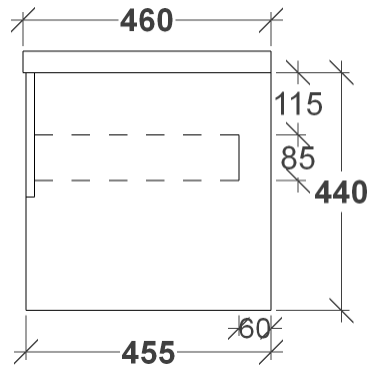

## SINGLE DRAWER SIDE VIEW

ALL SIZES SHOWN ARE NOMINAL & SHOULD BE CHECKED PRIOR TO  
INSTALLATION

## SIDE VIEW DOUBLE DRAWER

ALL SIZES SHOWN ARE NOMINAL & SHOULD BE CHECKED PRIOR TO  
INSTALLATION

## SIDE VIEW KICK

ALL SIZES SHOWN ARE NOMINAL & SHOULD BE CHECKED PRIOR TO INSTALLATION