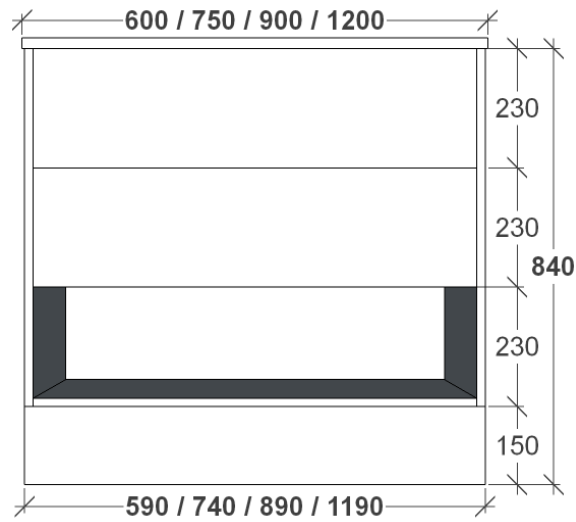

## SINGLE DRAWER SIDE VIEW

ALL SIZES SHOWN ARE NOMINAL & SHOULD BE CHECKED PRIOR TO  
INSTALLATION

## SIDE VIEW DOUBLE DRAWER

ALL SIZES SHOWN ARE NOMINAL & SHOULD BE CHECKED PRIOR TO  
INSTALLATION

## SIDE VIEW KICK

ALL SIZES SHOWN ARE NOMINAL & SHOULD BE CHECKED PRIOR TO INSTALLATION