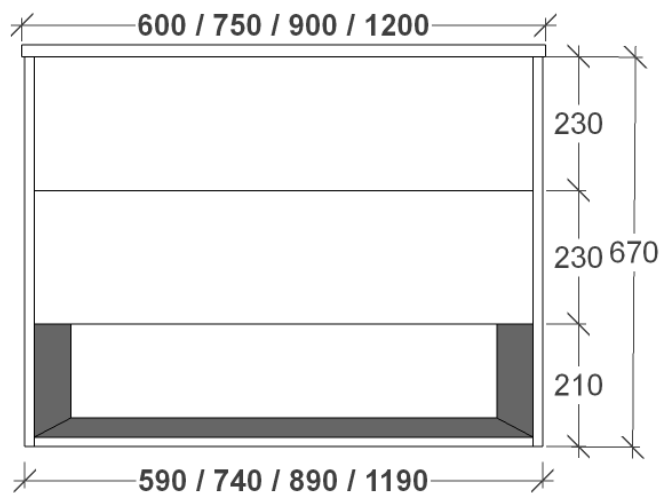

## SINGLE DRAWER SIDE VIEW

ALL SIZES SHOWN ARE NOMINAL & SHOULD BE CHECKED PRIOR TO  
INSTALLATION

## SIDE VIEW DOUBLE DRAWER

ALL SIZES SHOWN ARE NOMINAL & SHOULD BE CHECKED PRIOR TO  
INSTALLATION

## SIDE VIEW KICK

ALL SIZES SHOWN ARE NOMINAL & SHOULD BE CHECKED PRIOR TO INSTALLATION