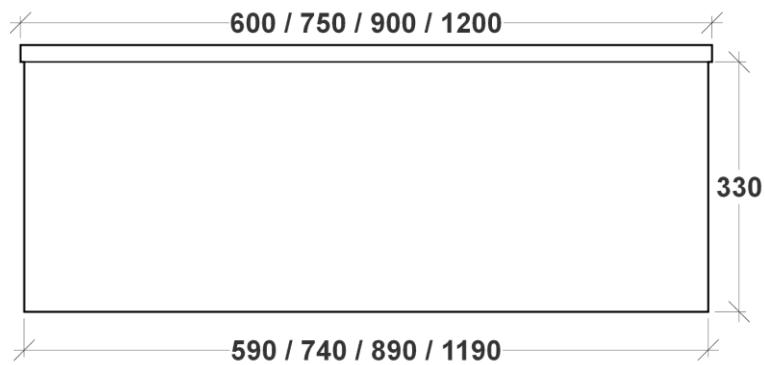

# SLEEK VANITY SPECIFICATIONS

RIFCO

EST. 1975

SIDE VIEW

FRONT VIEW

ALL SIZES SHOWN ARE NOMINAL & SHOULD BE CHECKED PRIOR TO INSTALLATION