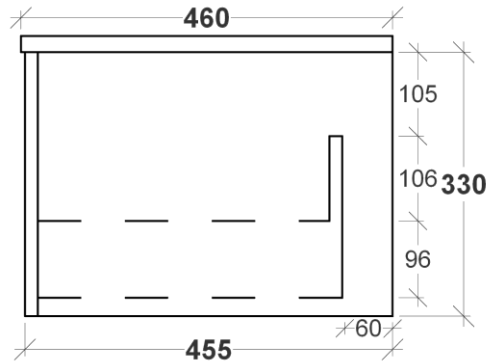

# SLEEK VANITY SPECIFICATIONS

RIFCO

EST. 1975

SIDE VIEW

FRONT VIEW

ALL SIZES SHOWN ARE NOMINAL & SHOULD BE CHECKED PRIOR TO INSTALLATION