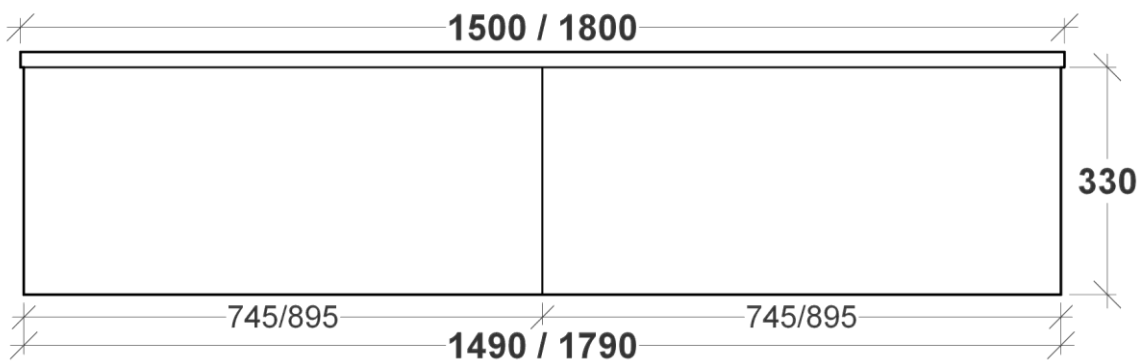

# SLEEK VANITY SPECIFICATIONS

RIFCO

EST. 1975

SIDE VIEW

FRONT VIEW

ALL SIZES SHOWN ARE NOMINAL & SHOULD BE CHECKED PRIOR TO INSTALLATION