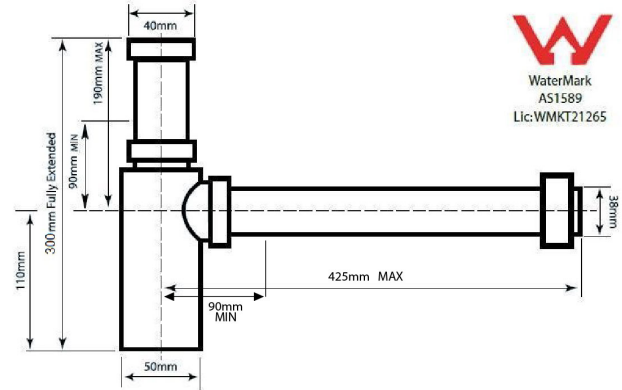

Aurora Adjustable Bottle P Trap - Brushed brass

Code: AU4040-BB

TRADITIONAL & HAMPTONS STYLE SPECIALISTS

Specifications

- Finish: Brushed Brass PVD
- Material: Brass
- Universal 32/40mm inlet, 40mm outlet
- 32mm x 40mm Bush and rubber kee seal connector included
- Fully adjustable horizontally and vertically
- Watermark approved to Australian standards
- Ultra-Durable PVD finish
- Includes 26mm deep cover dome for outlet pipe to hide connection point