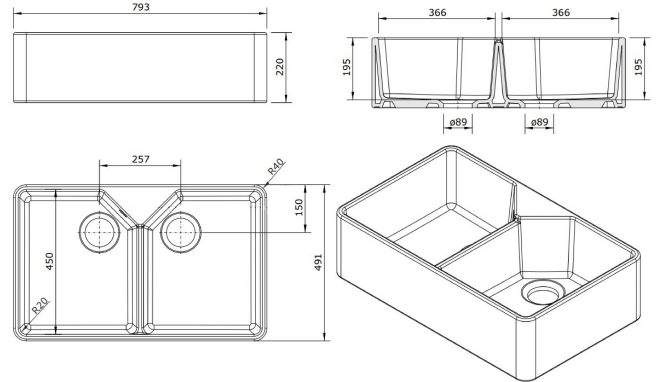

Chester 80 x 50 Double Flat Front Fine Fireclay Butler Sink

Code: 7408

BATHROOM | KITCHEN | LAUNDRY | TRADITIONAL & HAMPTONS STYLE SPECIALISTS

Specifications

- Double-glazed fine fireclay sink
- Made in Portugal
- Tap Holes Available: None or One
- Waste Outlet Included: 90x50mm Basket Wastes
- Stainless steel grids available at \$113 each
- Capacity Per Bowl: 30L
- Suitable for use with food waste disposer - we recommend purchase of an extended flange and a model with anti-vibration collar
- Fine Fireclay is a natural product and therefore subject to variations. This should be seen as a quality that adds to its unique natural beauty. Variations +/- 2% to the specifications are common and acceptable and are within industry tolerance. We always recommend the cabinet maker and stone provider has the actual sink with them to measure before making cabinetry or cutting stone. For more information please visit our Installation, Care & Warranty page, or Contact Us.