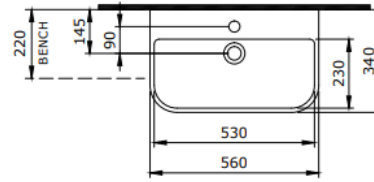

Narva 56 x 34 Semi-Recessed Basin

Code: NA56SRB

TRADITIONAL & HAMPTONS STYLE SPECIALISTS

BATHROOM | KITCHEN | LAUNDRY

Specifications

- Material: Double glazed ceramic
- Requires waste: 32mm with overflow
- Tap Holes Available: One
- Mounting options: Semi-Recessed
- Finish: White Gloss