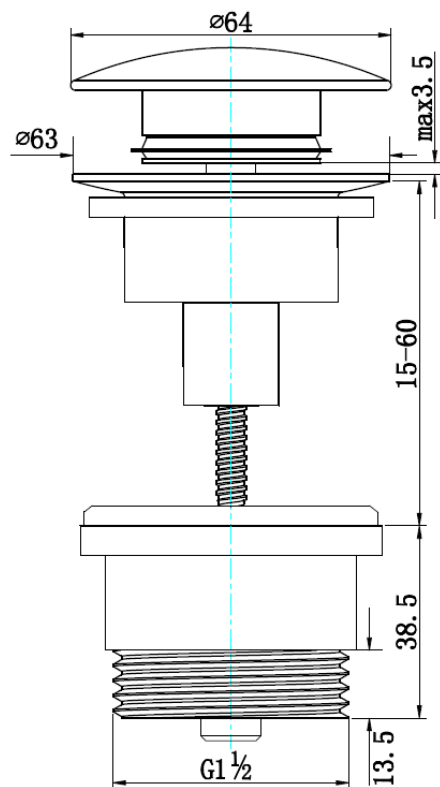

OSBORNE 32x40mm TWO PART UNIVERSAL PUSH POP WASTE

Available Colours:
Chrome - K328-DCR
Matte Black - K328-DMB
Brushed Nickel - K328-DBN

Suitable for:
Overflow or no overflow basins
Gro Osborne 40mm Bottle Trap

1 Year Parts and Labour Warranty
WMK25985

Proudly imported and distributed by
Gro Agencies Pty Ltd
Unit 2 / 37 Howe St, Osborne Park, WA, 6017
P 08 9446 3288 E info@groagencies.com.au W www.groagencies.com.au