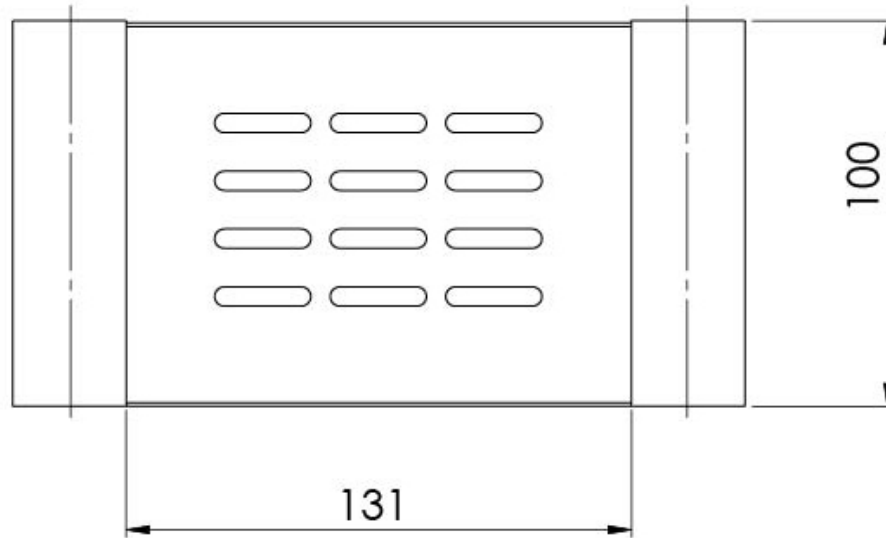

VIVID SLIMLINE

VIVID SLIMLINE SOAP DISH

SPECIFICATIONS

AVAILABLE IN

111-8300-00
Chrome

111-8300-40
Brushed Nickel

111-8300-10
Matte Black

111-8300-12
Brushed Gold

INFORMATION

MAINTENANCE AND CARE:

- All surfaces should be cleaned with mild liquid detergent or soap and water.
- Do not use cream cleaners or citrus based cleaning products, as they are abrasive.
- Use of unsuitable cleaning agents may damage the surface.
- Any damage caused in this way will not be covered by warranty.

Please visit <https://www.phoenixtapware.com.au/warranty> to view the full warranty