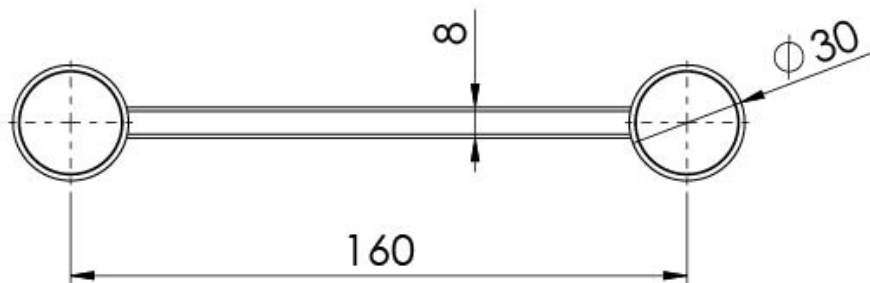

VIVID SLIMLINE

VIVID SLIMLINE SOAP DISH

SPECIFICATIONS

AVAILABLE IN

111-8300-00
Chrome

111-8300-40
Brushed Nickel

111-8300-10
Matte Black

111-8300-12
Brushed Gold

INFORMATION

MAINTENANCE AND CARE:

- All surfaces should be cleaned with mild liquid detergent or soap and water.
- Do not use cream cleaners or citrus based cleaning products, as they are abrasive.
- Use of unsuitable cleaning agents may damage the surface.
- Any damage caused in this way will not be covered by warranty.

Please visit <https://www.phoenixtapware.com.au/warranty> to view the full warranty