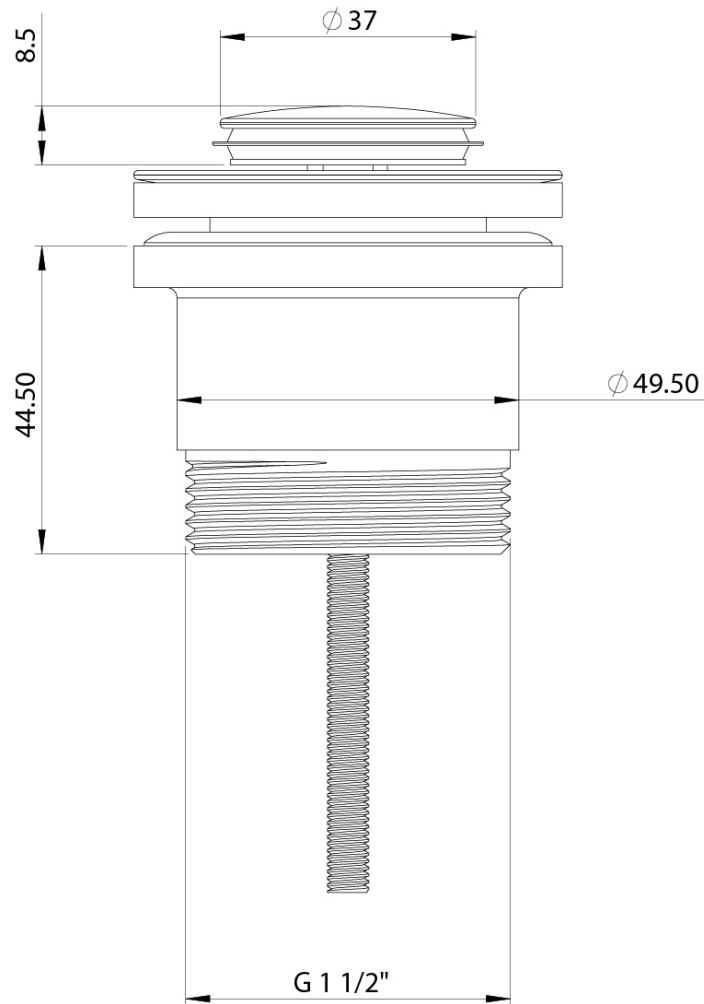

PLUMBING ACCESSORIES & FIXTURES

40MM FLAT POP UP UNIVERSAL WASTE

SPECIFICATIONS

AVAILABLE IN

800-8910-00
Chrome

800-8910-40
Brushed Nickel

800-8910-30
Gun Metal

800-8910-10
Matte Black

800-8910-12
Brushed Gold

INFORMATION

MAINTENANCE AND CARE:

- All surfaces should be cleaned with mild liquid detergent or soap and water.
- Do not use cream cleaners or citrus based cleaning products, as they are abrasive.
- Use of unsuitable cleaning agents may damage the surface.
- Any damage caused in this way will not be covered by warranty.

Please visit <https://www.phoenixtapware.com.au/warranty> to view the full warranty