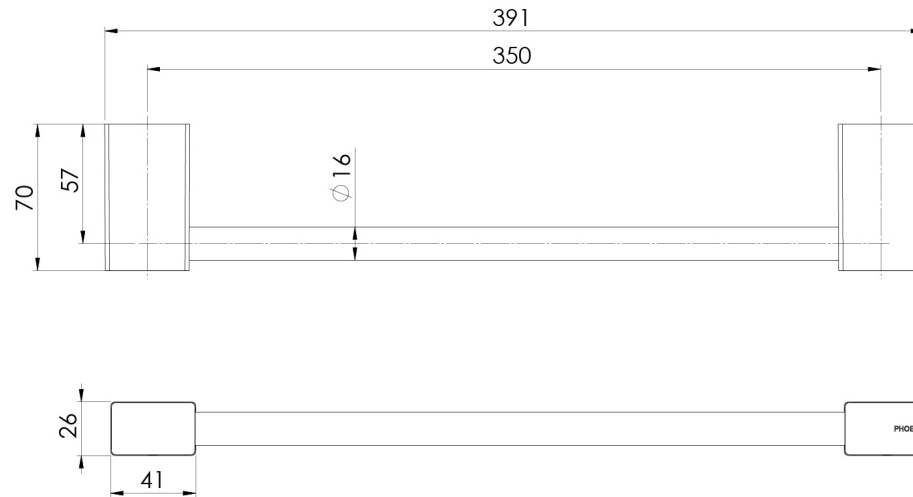

LEXI MKII

LEXI MKII HAND TOWEL HOLDER

SPECIFICATIONS

AVAILABLE IN

123-8500-00
Chrome

123-8500-40
Brushed Nickel

123-8500-10
Matte Black

INFORMATION