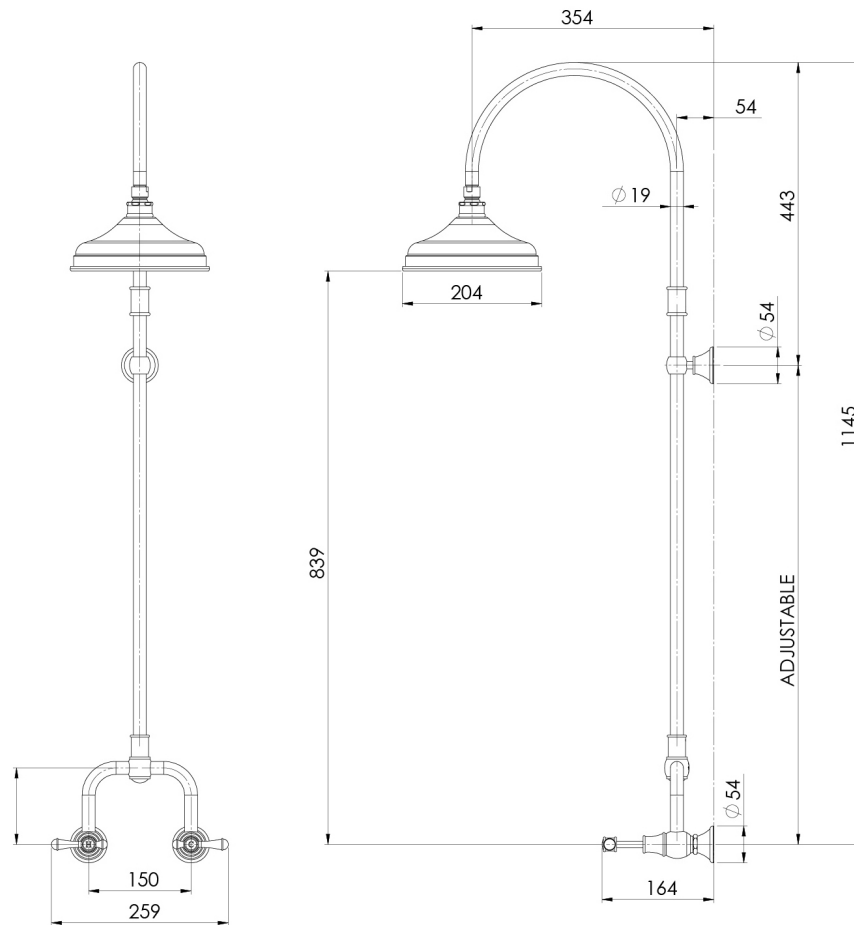

NOSTALGIA

NOSTALGIA LEVER EXPOSED SHOWER SET

SPECIFICATIONS

AVAILABLE IN

NS123L CHR
Chrome

INFORMATION

Temperature Rating
1 - 75°C

Pressure Rating
150 - 500kPa