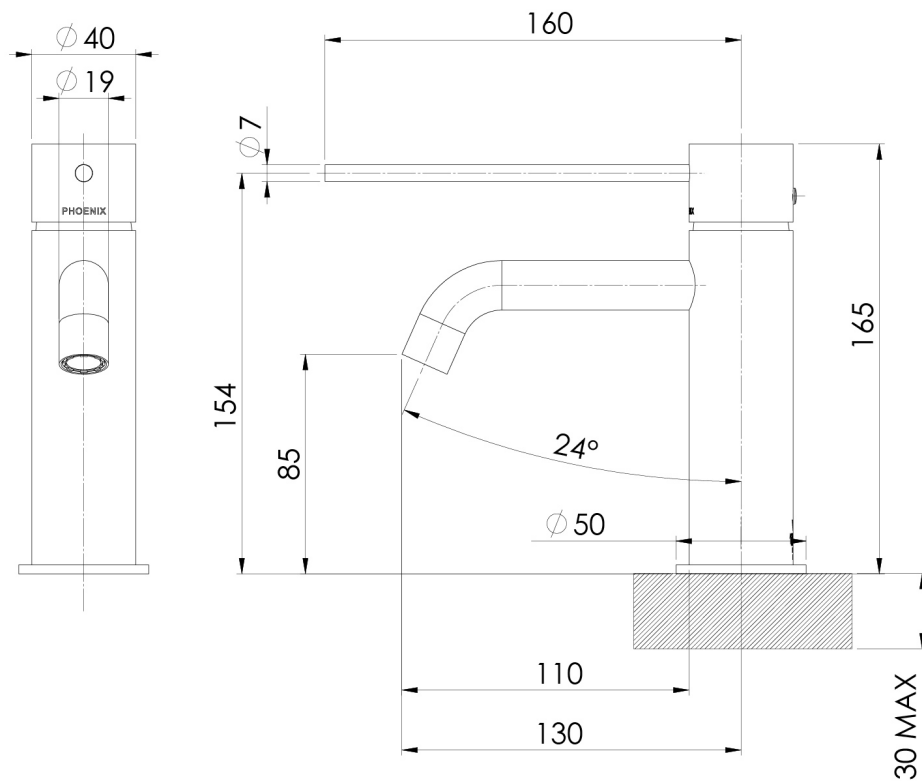

## VIVID SLIMLINE BASIN MIXER CURVED OUTLET WITH EXTENDED LEVER

## SPECIFICATIONS