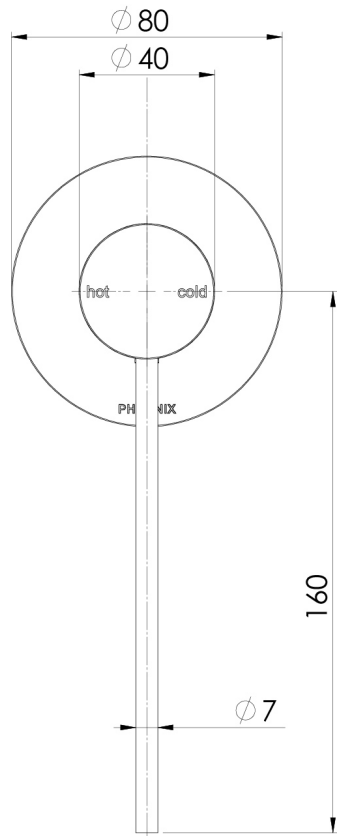

VIVID SLIMLINE

VIVID SLIMLINE SHOWER/WALL MIXER WITH EXTENDED LEVER

SPECIFICATIONS

AVAILABLE IN

114-7800-00
Chrome

114-7800-40
Brushed Nickel

114-7800-30
Gun Metal

114-7800-10
Matte Black