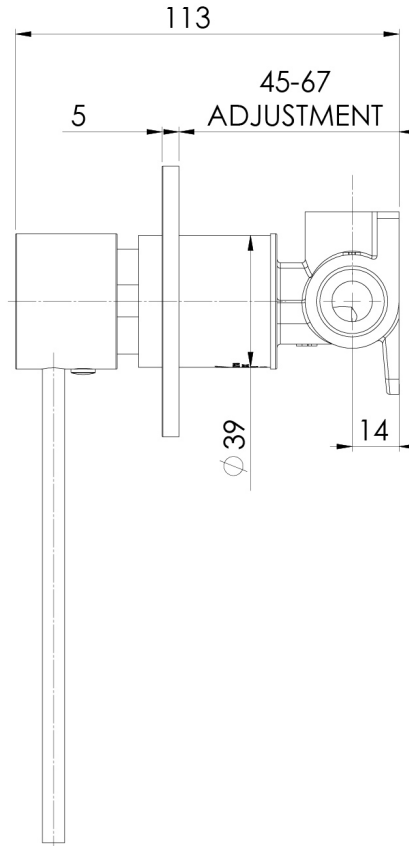

VIVID SLIMLINE

VIVID SLIMLINE SHOWER/WALL MIXER WITH EXTENDED LEVER

SPECIFICATIONS

AVAILABLE IN

114-7800-00
Chrome

114-7800-40
Brushed Nickel

114-7800-30
Gun Metal

114-7800-10
Matte Black