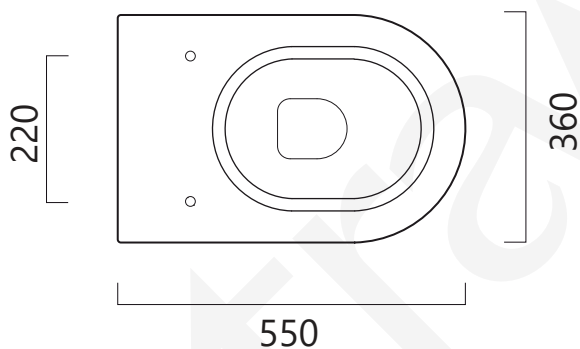

# PURA

A94.66

aw™

Flushing connections

Distance

\* 110 mm

\* 70 mm