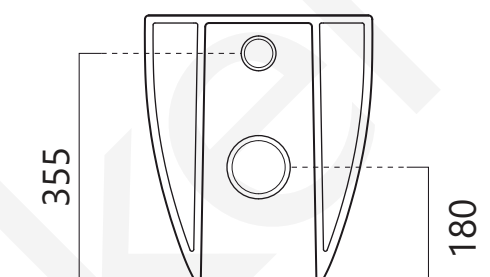

# PURA

A94.66

aw™

Flushing connections

Distance

\* 110 mm

\* 70 mm