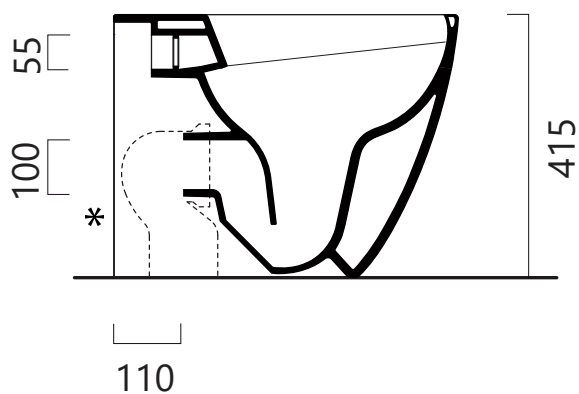

# PURA

A94.66

aw™

Flushing connections

Distance

\* 110 mm

\* 70 mm