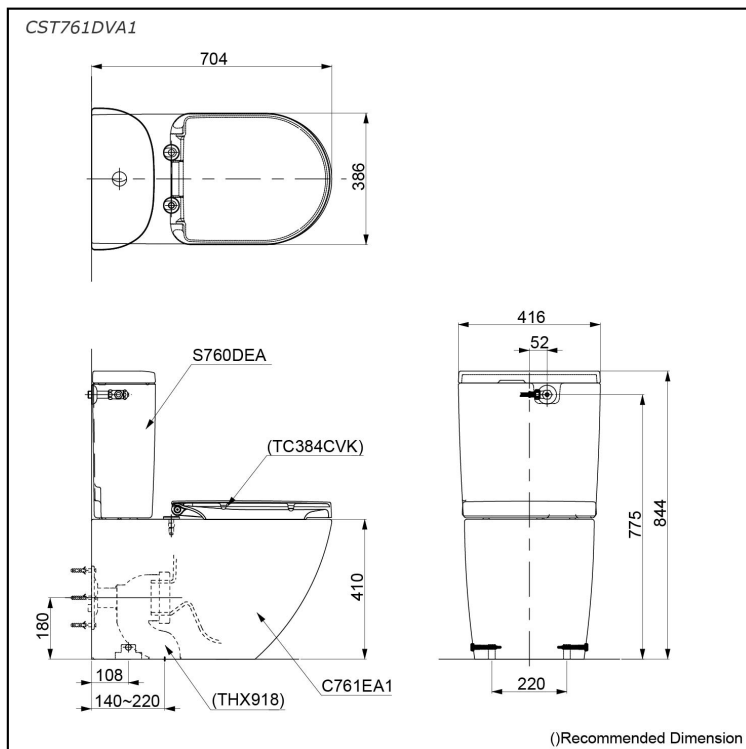

Colors

White