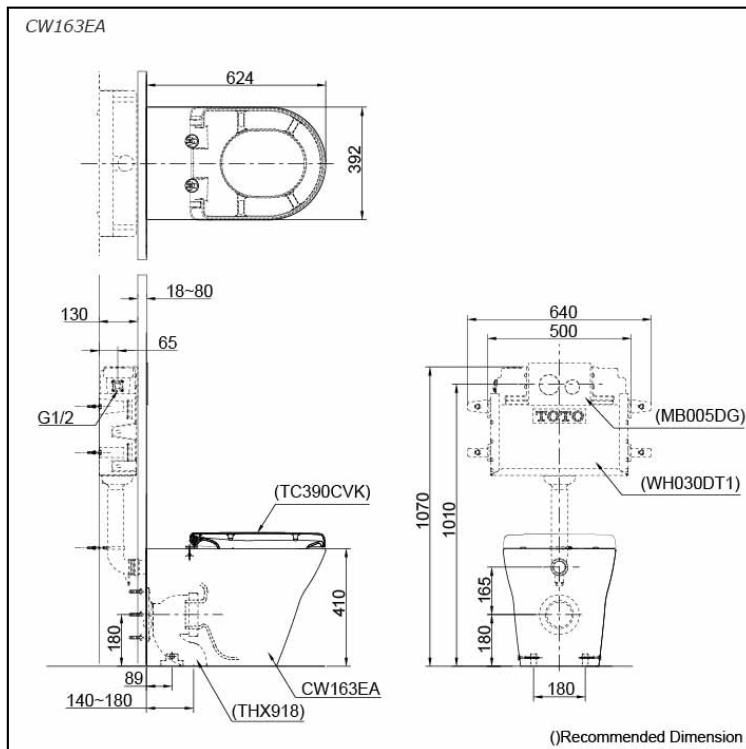

Optional Parts

- TC390CVK
  Soft Close Seat & Cover (Urea Resin)
- WH030DT1
  Concealed Cistern w/o Frame
- MB005DG
  Flush Panel
- THX918
  Socket (Only for S-Trap)