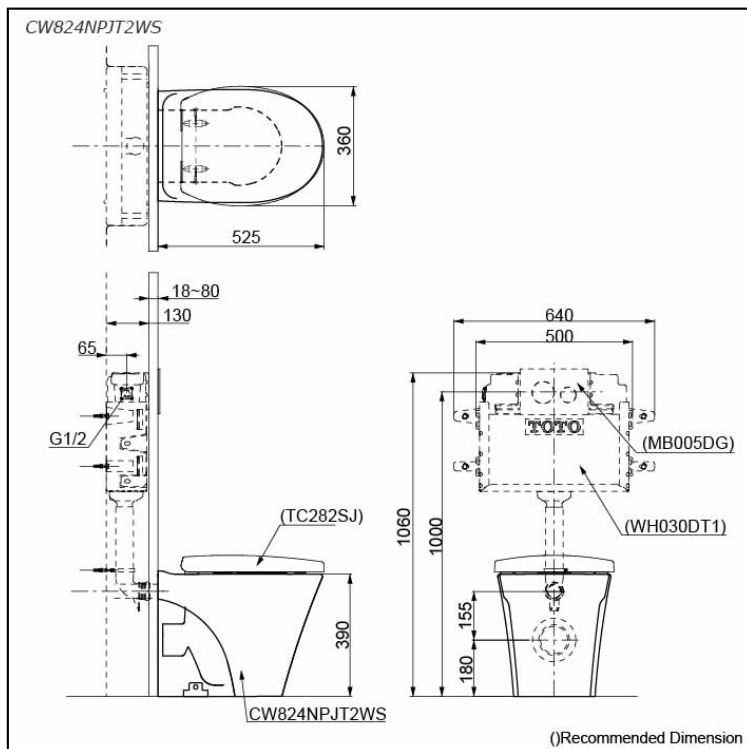

Specifications

Flush system:	Wash Down
Water Use:	4.5L / 3L
Rough-in:	H=180 mm (P-Trap)
Bowl Shape:	Round
Water Pressure:	0.05MPa~0.75MPa
Size:	360W x 525D x 390H mm

Parts description

Fittings and Seat & Cover are not included

- **CW824NPJT2WS**
Round Wall Faced Toilet (P-Trap)
(Rough-in 180)

Optional Parts

- TC282SJ
Seat & Cover
- WH030DT1
Concealed Cistern w/o Frame
- MB005DG
Flush Panel

Colors

White

Features

- Fully equipped with comfortable rear, front, and oscillating cleansing functions
- Adjustable warm air dryer
- Auto powerful deodorizer activates after every usage
- Convenient slim wireless remote, with illuminated touch pad
- Soft closing seat and cover
- Heated seat with temperature control
- Energy-saving function
- Easy remove for cleaning

Specifications

Bowl Shape:	Round
Water Pressure:	0.05Mpa~0.75Mpa
Power Rating:	220~240V , 50/60Hz , 264~309W
Length of Power Cord:	1.2 m
Material:	Plastic
Size:	390W x 480D x 188H mm

Parts description

- TCF6530AT
WASHLET
Round Shape