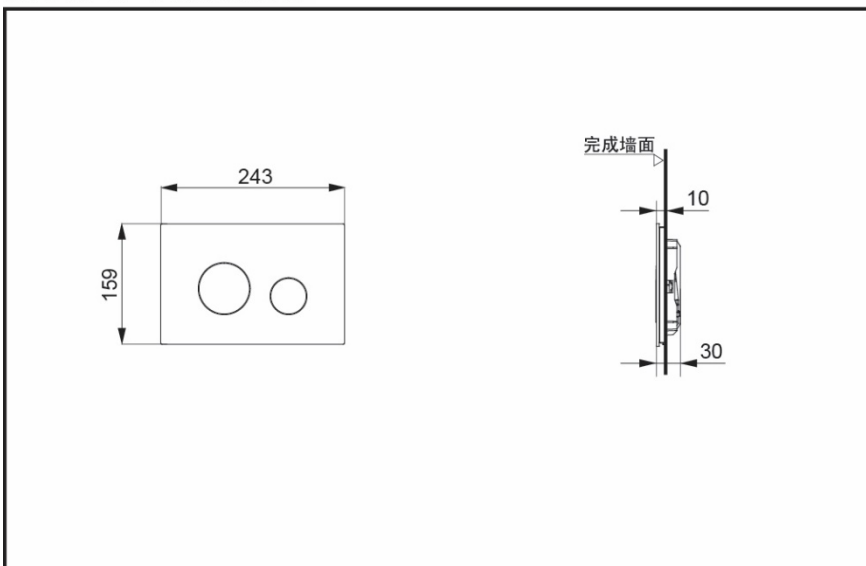

MB174P #WH/#SS Concealed Flush Tank Panel

Others

Recommend fittings :
VRT concealed flush tank

*TOTO(CHINA) CO.,LTD. All rights reserved.