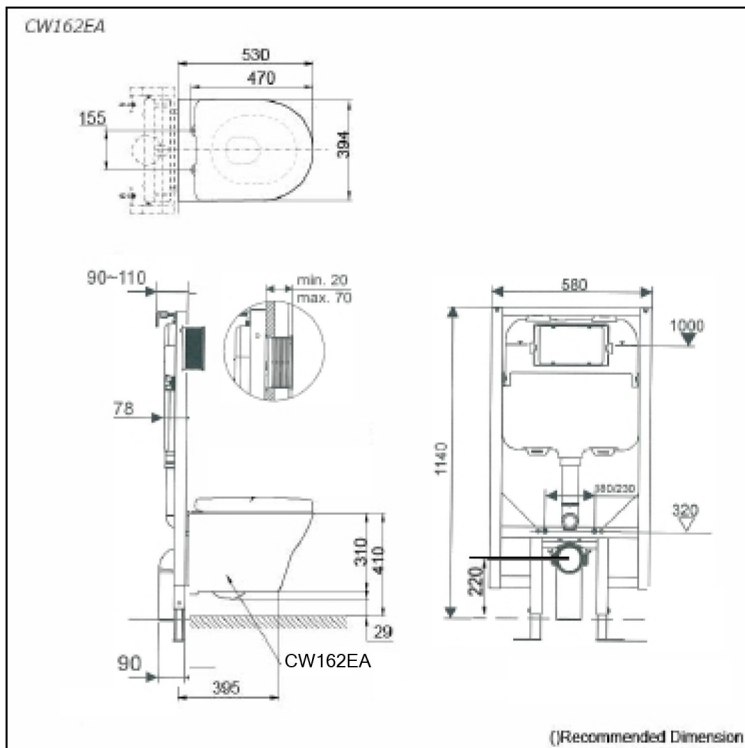

Colors

White (CEFIONTECT)