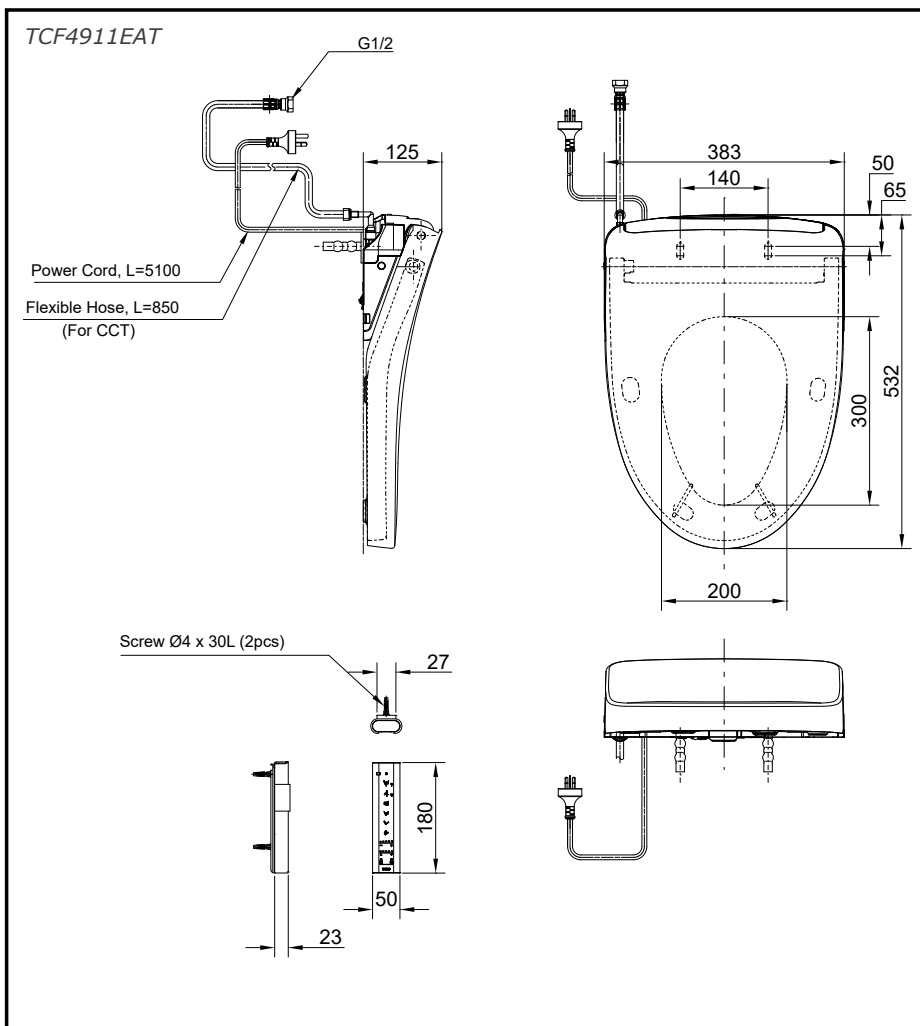

EWATER+ is made from tap water by electrolyzed chloride ion without any chemicals. After use, it returns to normal water in the state of safe and environmental friendly

Specifications

Bowl Shape	: Elongated
Water Pressure	: 0.05Mpa~0.75Mpa
Power Rating	: 220~240V , 50/60Hz , 830~839W
Length of Power Cord	: 1.2 m
Material	: Plastic
Size	: 383W x 532D x 125H mm

Parts description

- **TCF4911EAT**
(Concealed WASHLET)
Elongated

Matching Toilets

- C636CDREA

Colors

White

Please consult a TOTO representative for details

Caution: WASHLET may not fit certain toilet bowl design. Please check the compatibility of WASHLET and your toilet bowl prior purchase.