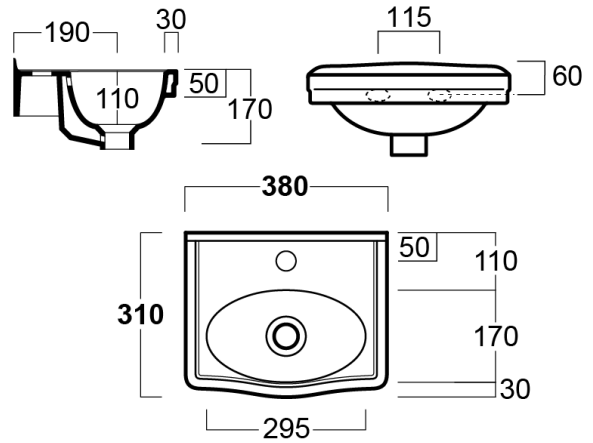

Claremont 38 x 31 Wall Hung Basin

TRADITIONAL & HAMPTONS STYLE SPECIALISTS

Specifications

- Material: double glazed fine fireclay
- Requires Waste: 32mm with overflow
- Tap Holes Available: One or Three
- Mounting options: On pedestal, wall hung
- Finish: White gloss