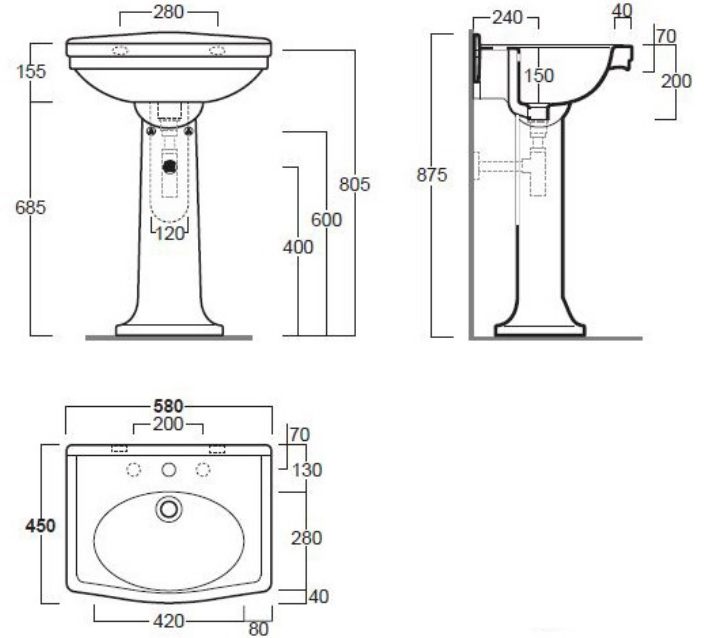

## Claremont 58 x 45 Basin & Pedestal

### Specifications

- Material: double glazed fine fireclay
- Requires Waste: 32mm with overflow
- Tap Holes Available: One or Three
- Mounting options: On pedestal, wall hung
- Finish: White gloss