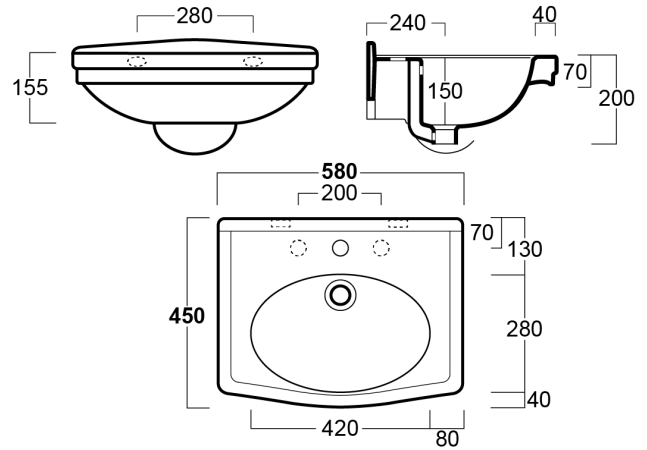

Claremont 58 x 45 Wall Hung Basin

TRADITIONAL & HAMPTONS STYLE SPECIALISTS

Specifications

- Material: double glazed fine fireclay
- Requires Waste: 32mm with overflow
- Tap Holes Available: One or Three
- Mounting options: On pedestal, wall hung
- Finish: White gloss