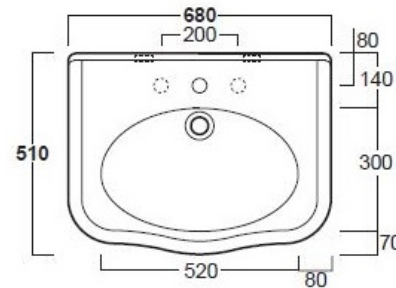

Claremont 68 x 51 Basin & Pedestal

Specifications

- Material: double glazed fine fireclay
- Requires Waste: 32mm with overflow
- Tap Holes Available: One or Three
- Mounting options: On pedestal, wall hung
- Finish: White gloss