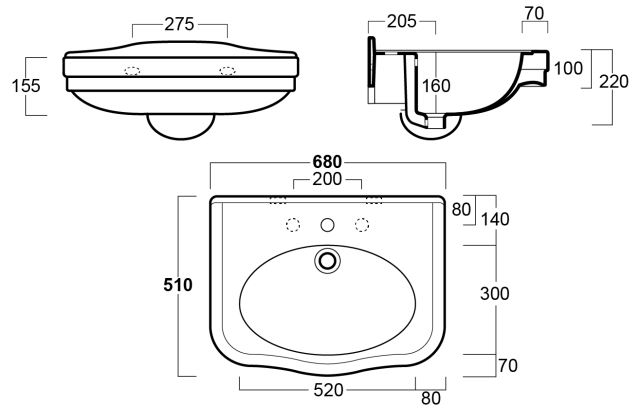

Claremont 68 x 51 Wall Hung Basin

TRADITIONAL & HAMPTONS STYLE SPECIALISTS

Specifications

- Material: double glazed fine fireclay
- Requires Waste: 32mm with overflow
- Tap Holes Available: One or Three
- Mounting options: On pedestal, wall hung
- Finish: White gloss