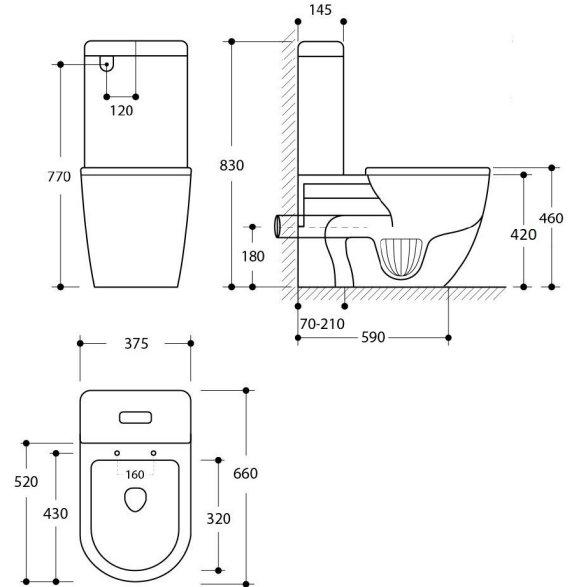

Narva Rimless Close Coupled Back to Wall Toilet Suite with Soft Close Quick Release Seat

BATHROOM | KITCHEN | LAUNDRY | TRADITIONAL & HAMPTONS STYLE SPECIALISTS

Specifications

- Finish: Gloss White Ceramic
- Seat: Quick release, soft close, duroplast.
- Universal S or P trap (90° Adjustable pan bend included).
- WELS rating: 4 Star (4.5/3L) (R:L03047)
- Watermark Approved to Australian Standards
- Waste set out: Variable 70mm to 210mm. Larger set out available up to 260mm when the 3-piece pan bend (code: APB350, see related product below) is purchased.
- Water supply: Universal back or bottom (left or right)

Product Options

NA100RBTW-N: Narva Rimless Wall Faced Toilet Suite with Soft Close Quick Release THIN Toilet Seat

NA100RBTW-K: Narva Rimless Wall Faced Toilet with Soft Close Quick Release THICK Toilet Seat