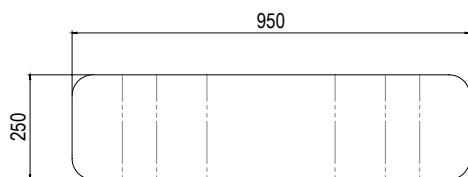

apaiser

ACCESSORIES

Bath caddy

950mm

Elevate bathing to the next level with the Bath caddy, designed to straddle each side of your bath, with a gently curving form. Perfect to house bath accessories where everything is in easy reach.

DIMENSIONS

950mm x 250mm x 75mm

Approx weight: 5.5kg (12lb)

Product code 9300

apaiser MARBLE

apaiserMARBLE® is a luxurious, performative, non-porous marble material, derived from reclaimed marble, enriched with the purity of Australian minerals. Offering enhanced performance, achieved through the integration of the most advanced materials, apaiserMARBLE is shaped and perfected by our master craftsmen.