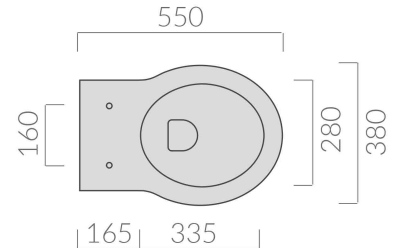

Claremont Floor Mounted Pan With Soft Close Seat

Code: CL210FP

Specifications

- Finish: Gloss White Ceramic
- Seat: Soft close, MDF composite .
- Universal S or P trap (swan neck pan bend included).
- WELS rating: 4 Star (4.5/3L)
- Watermark Approved to Australian Standards
- Waste set out: 100mm