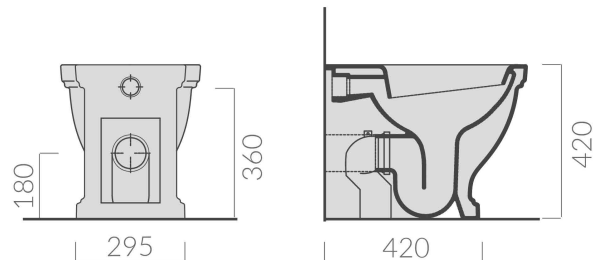

Claremont Floor Mounted Pan With Soft Close Seat

Code: CL210FP

Specifications

- Finish: Gloss White Ceramic
- Seat: Soft close, MDF composite .
- Universal S or P trap (swan neck pan bend included).
- WELS rating: 4 Star (4.5/3L)
- Watermark Approved to Australian Standards
- Waste set out: 100mm