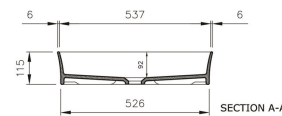

Fino 55 X 38 Gloss White Above Counter Basin

Code: FI5490CTB

TRADITIONAL & HAMPTONS STYLE SPECIALISTS

Specifications

- Material: Fine fireclay
- Finish: Gloss White
- Requires waste: 32mm without overflow
- Tap Holes Available: None
- Mounting options: Under Counter