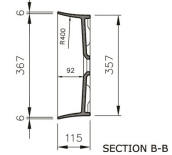

Fino 55 X 38 Gloss White Above Counter Basin

Code: FI5490CTB

TRADITIONAL & HAMPTONS STYLE SPECIALISTS

Specifications

- Material: Fine fireclay
- Finish: Gloss White
- Requires waste: 32mm without overflow
- Tap Holes Available: None
- Mounting options: Under Counter