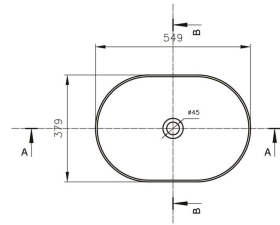

Fino 55 X 38 Gloss White Above Counter Basin

Code: FI5490CTB

TRADITIONAL & HAMPTONS STYLE SPECIALISTS

Specifications

- Material: Fine fireclay
- Finish: Gloss White
- Requires waste: 32mm without overflow
- Tap Holes Available: None
- Mounting options: Under Counter