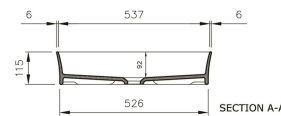

Fino 55 X 38 Matte White Above Counter Basin

Code: FI5491CTB-MW

TRADITIONAL & HAMPTONS STYLE SPECIALISTS

Specifications

- Material: Fine fireclay
- Finish: Matte White
- Requires waste: 32mm with overflow
- Tap Holes Available: None
- Mounting options: Under Counter