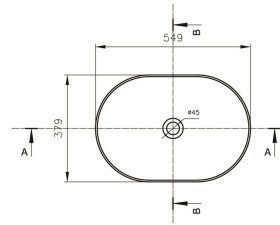

Fino 55 X 38 Matte White Above Counter Basin

Code: FI5491CTB-MW

TRADITIONAL & HAMPTONS STYLE SPECIALISTS

Specifications

- Material: Fine fireclay
- Finish: Matte White
- Requires waste: 32mm with overflow
- Tap Holes Available: None
- Mounting options: Under Counter