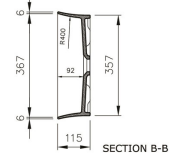

Fino 55 X 38 Matte White Above Counter Basin

Code: FI5491CTB-MW

TRADITIONAL & HAMPTONS STYLE SPECIALISTS

Specifications

- Material: Fine fireclay
- Finish: Matte White
- Requires waste: 32mm with overflow
- Tap Holes Available: None
- Mounting options: Under Counter