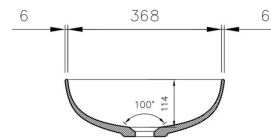

Fino Round 379 Above Counter Basin ? Gloss White

Code: FI3790CTB

TRADITIONAL & HAMPTONS STYLE SPECIALISTS

Specifications

- Material: Fine fireclay
- Finish: Gloss White
- Requires waste: 32mm without overflow
- Tap Holes Available: None
- Mounting options: Above Counter