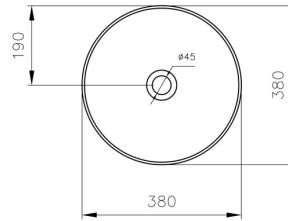

Fino Round 379 Above Counter Basin ? Gloss White

Code: FI3790CTB

TRADITIONAL & HAMPTONS STYLE SPECIALISTS

Specifications

- Material: Fine fireclay
- Finish: Gloss White
- Requires waste: 32mm without overflow
- Tap Holes Available: None
- Mounting options: Above Counter