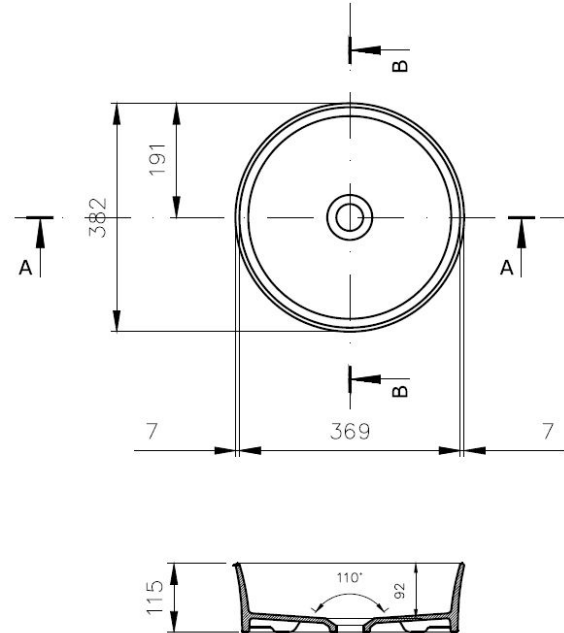

Fino Round 382 Above Counter Basin - Gloss White

Code: FI3820CTB

BATHROOM | KITCHEN | LAUNDRY | TRADITIONAL & HAMPTONS STYLE SPECIALISTS

Specifications

- Material: Fine fireclay
- Finish: Gloss White
- Requires waste: 32mm without overflow
- Tap Holes Available: None
- Mounting options: Above Counter