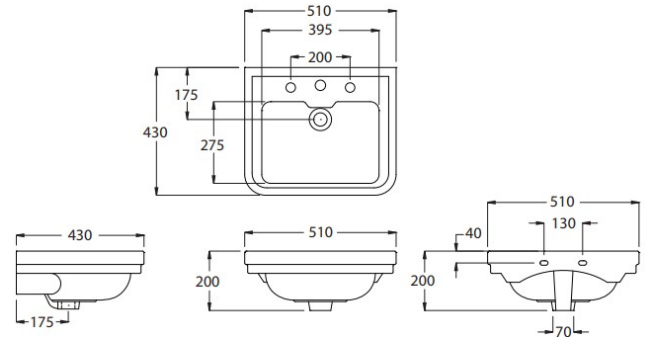

Stafford 51 x 43 Wall Hung Wash Basin

Code: ST511BA

TRADITIONAL & HAMPTONS STYLE SPECIALISTS

Specifications

- Made in England
- Material: Vitreous China
- Requires Waste: 32mm with overflow
- Tap Holes Available: One or Three
- Mounting options: wall hung, pedestal or basin stand
- Finish: White gloss
- Fixing kits are included

Product Options

ST511BA-1TH: One taphole

ST511BA-3TH: Three taphole

Warranty

Made in England Vitreous China - Lifetime

BATHROOM | KITCHEN | LAUNDRY