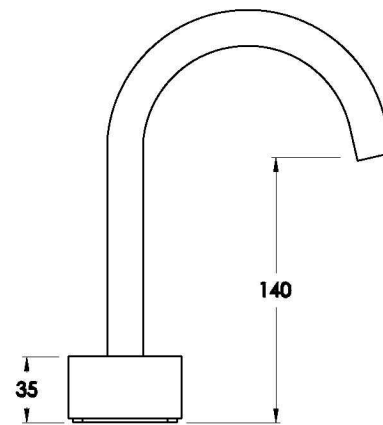

Brodware

HALO BASIN SET WITH MARBLE HANDLES

1.9500.00.6.XX

PRODUCT DIMENSIONS:

Front view

Side view:

Top view: