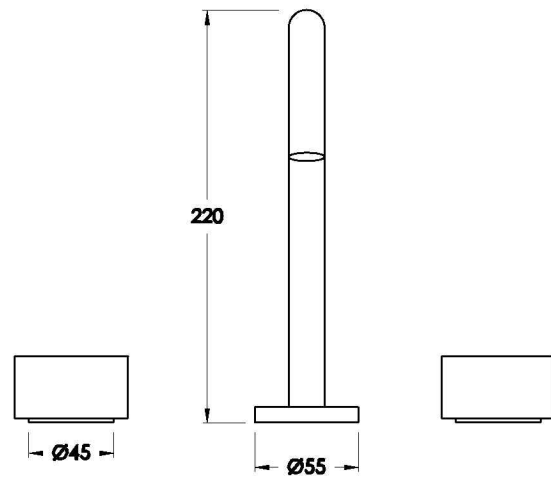

Brodware

HALO BASIN SET WITH MARBLE HANDLES

1.9500.00.6.XX

PRODUCT DIMENSIONS:

Front view

Side view:

Top view: