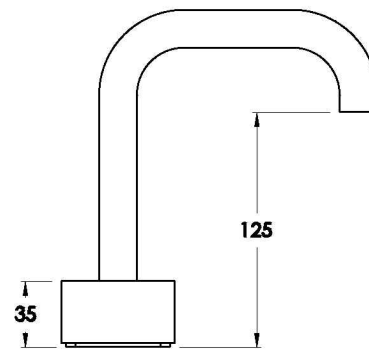

## HALO BASIN SET WITH MARBLE HANDLES

1.9500.80.6.XX

### PRODUCT DIMENSIONS:

Front view

Side view:

Top view: