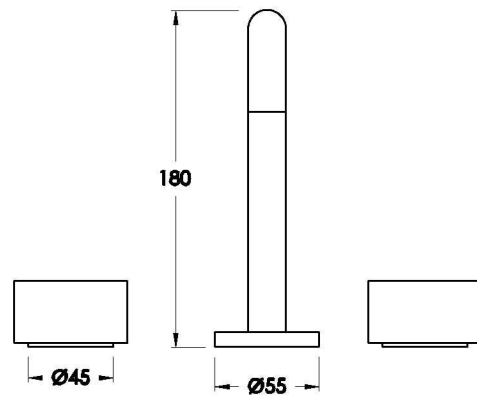

## HALO BASIN SET WITH MARBLE HANDLES

1.9500.80.6.XX

### PRODUCT DIMENSIONS:

Front view

Side view:

Top view: