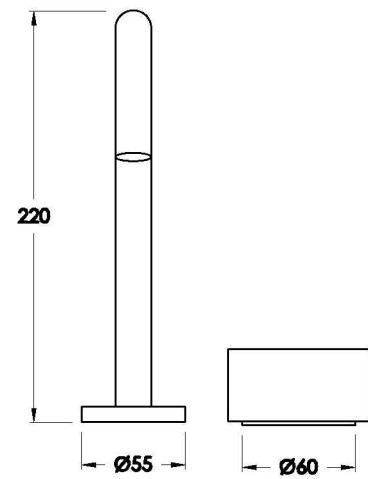

Brodware

HALO BASIN SET WITH MARBLE HANDLE

1.9500.96.6.XX

PRODUCT DIMENSIONS:

Front view

Side view:

Top view: