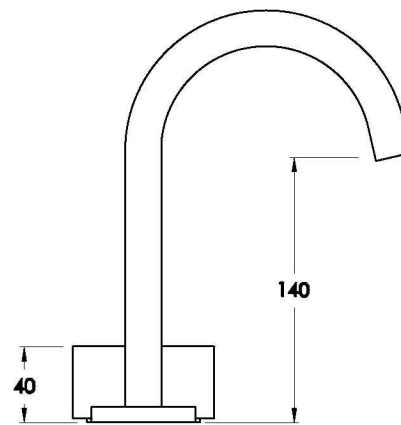

Brodware

HALO BASIN SET WITH MARBLE HANDLE

1.9500.96.6.XX

PRODUCT DIMENSIONS:

Front view

Side view:

Top view: