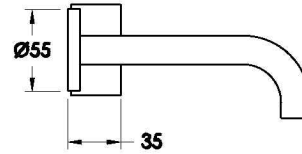

## HALO WALL SET WITH MARBLE HANDLES

1.9505.08.6.XX

1.9505.58.6.XX: Flow controlled variant

### PRODUCT DIMENSIONS:

Front view

Side view:

Top view: