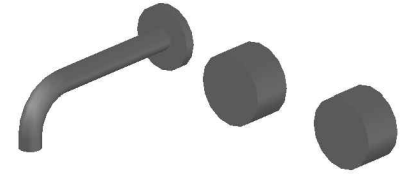

## HALO WALL SET WITH MARBLE HANDLES

1.9505.08.6.XX

1.9505.58.6.XX: Flow controlled variant

### PRODUCT DIMENSIONS:

Front view

Side view:

Top view: