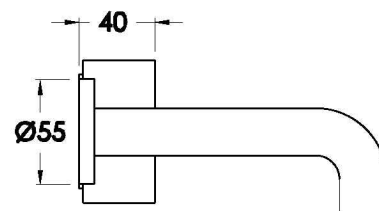

HALO WALL SET WITH MARBLE HANDLE

1.9505.94.6.XX

1.9505.84.6.XX: Flow controlled variant

PRODUCT DIMENSIONS:

Front view

Side view:

Top view: