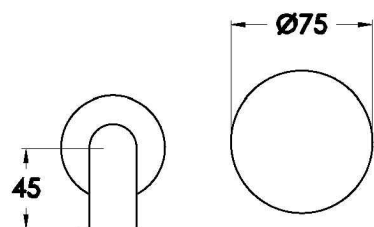

HALO WALL SET WITH MARBLE HANDLE

1.9505.94.6.XX

1.9505.84.6.XX: Flow controlled variant

PRODUCT DIMENSIONS:

Front view

Side view:

Top view: