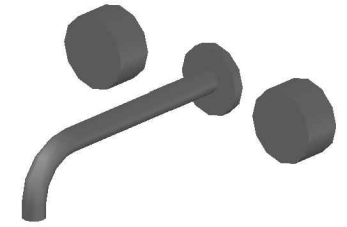

HALO WALL SET WITH MARBLE HANDLES

1.9506.00.6.XX

1.9506.50.6.XX: Flow controlled variant

PRODUCT DIMENSIONS:

Front view

Side view:

Top view: