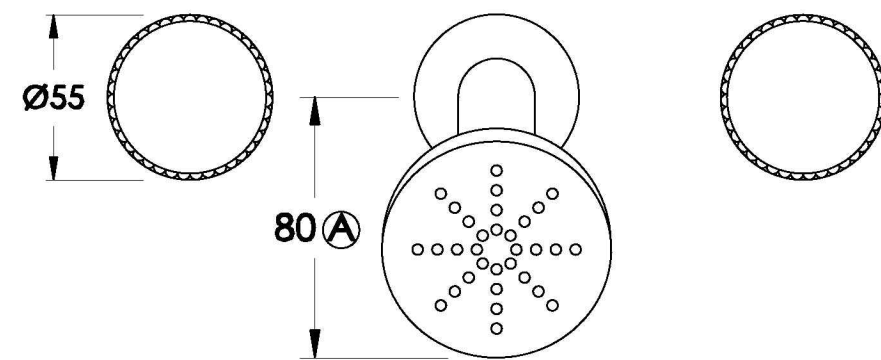

## HALO PLEAT SHOWER SET WITH PLEAT HANDLES

1.9510.03.9.XX

### PRODUCT DIMENSIONS:

Front view

Side view:

Top view: