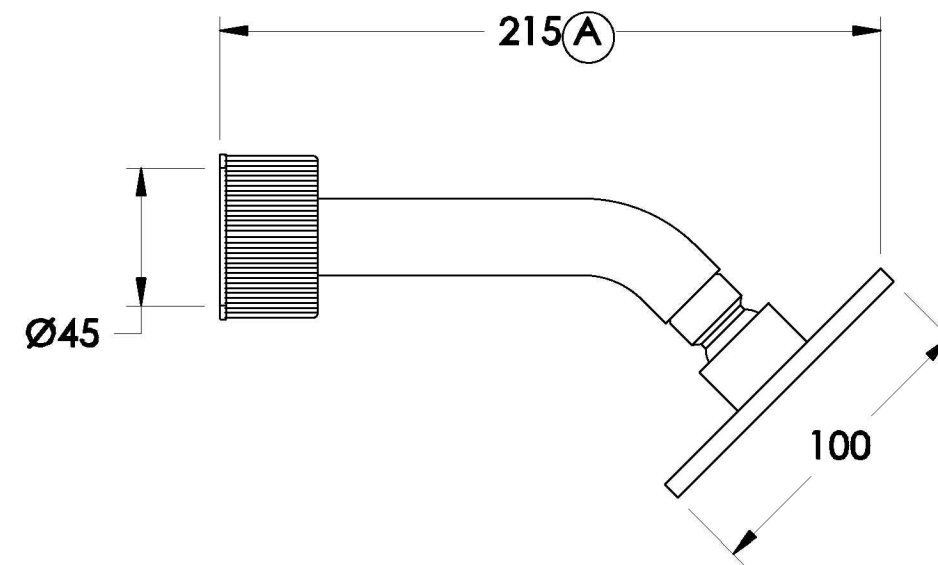

## HALO PLEAT SHOWER SET WITH PLEAT HANDLES

1.9510.03.9.XX

### PRODUCT DIMENSIONS:

Front view

Side view:

Top view: