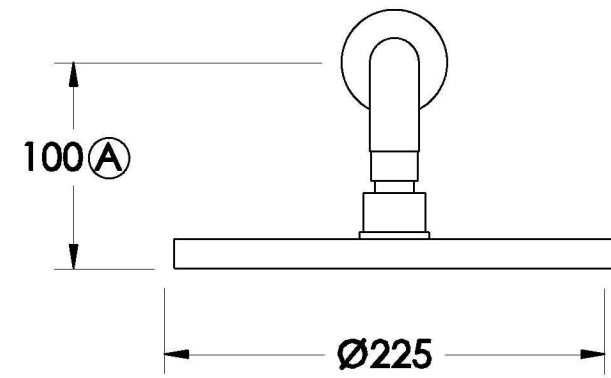

HALO PLEAT SHOWER SET WITH PLEAT HANDLES

1.9511.00.9.XX

PRODUCT DIMENSIONS:

Front view

Side view:

Top view: