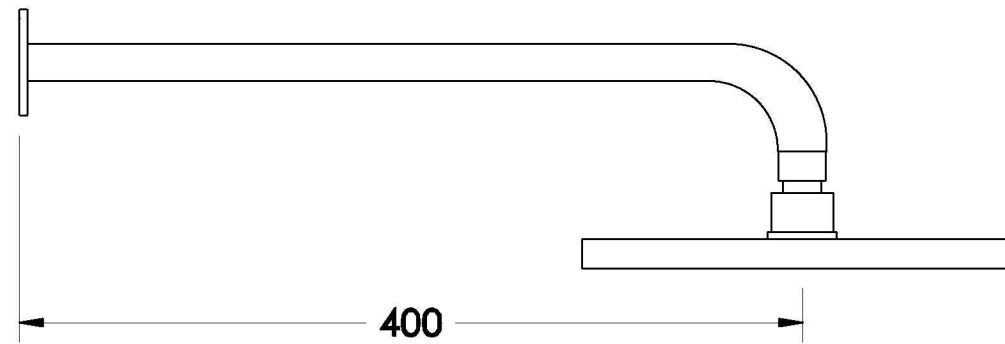

HALO PLEAT SHOWER SET WITH PLEAT HANDLES

1.9511.00.9.XX

PRODUCT DIMENSIONS:

Front view

Side view:

Top view: